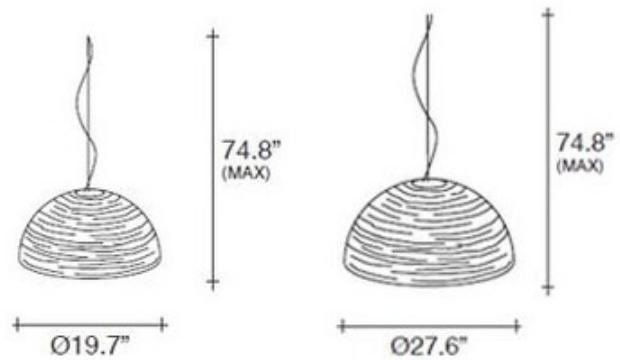

Magdalena Pendant

Designer: Bruno Rainaldi

Description:

The Magdalena Suspension Light features laser cut using 3-D laser technology to give it a unique circular shading effect. Available in a 27.6 inch diameter and a 19.7 inch diameter. Also available in two sizes in a round version suspension as well as two sizes in a floor lamp version. One 150 watt 120V G40 medium base lamp not included. ETL listed. Designed by Bruno Rainaldi.

Shown in: White

List Price: \$3475.00
Our Price: \$2363.00

Shade Color: White
Body Finish: N/A
Lamp: 1 x G40/Medium (E26)/150W/120V Incandescent
Wattage: 150W
Dimmer: Incandescent
Dimensions: 74.8"L x 27.6"W