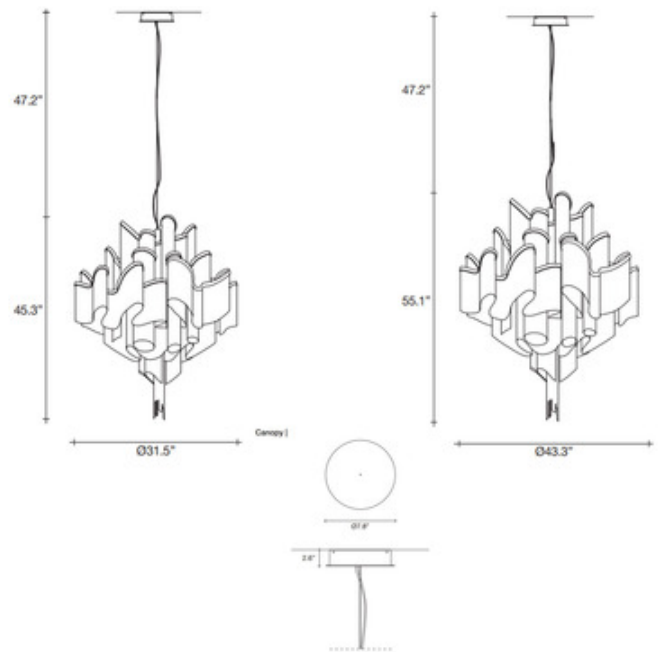

BRAND

Terzani USA

DESCRIPTION

The Stream Chandelier comes with a graceful and classy design that adds uniqueness and light to a variety of spaces in your home. This stunning lighting piece is a part of Precious Collection. Over 7 kilometers of metal chain appear to flow down from the frame. These cascading tiers project a streaking, yet tranquil shadow throughout a room. Available in Nickel, Gold plated, and Black Nickel finishes in two sizes. Includes dimmable LEDs plus a GU10 MR16 downlight. ETL listed. NOTE: Not field adjustable.

Shown in: Nickel

SHADE COLOR	N/A
BODY FINISH	Nickel
WATTAGE	86W
DIMMER	Standard 120V
DIMENSIONS	43.3"W x 55.1"H
BULB INCLUDED	
LAMP	20 x B10/Candelabra (E12)/4W/120V LED 1 x MR16/GU10/6W/120V LED

Technical Information

PRODUCT DIMENSIONS	Cord length: 47.2"
---------------------------	--------------------

SPEC # TRZ69497

COMPANY	PROJECT	FIXTURE TYPE	APPROVED BY	DATE