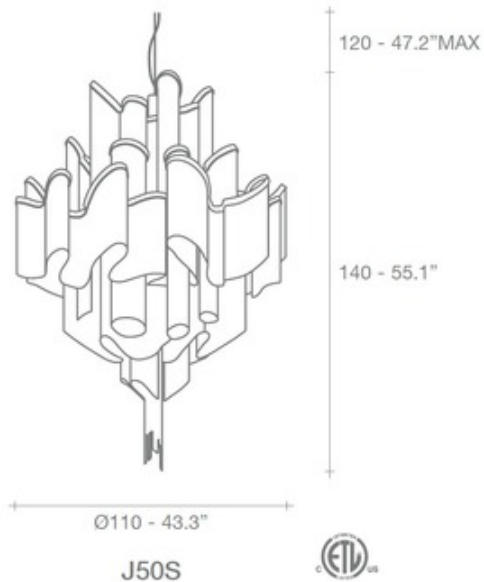

Stream Chandelier

Description:

Stream Suspension comes with graceful and classy design that adds uniqueness and lighting to any space. Designed by Christian Lava, this stunning lighting piece comes in nickel finish and is a part of Precious Collection. Over 7 kilometers of metal chain appear to flow down from the nickel plated frame. These cascading tiers project a streaking, yet tranquil shadow throughout a room. 4/5 watt LED modules are included. ETL listed. Large: 43.3 inch width x 55.1 inch height. Cord length max 47.2 inches. Medium: 31.5 inch width x 45.3 inch height. Cord length max 57.1 inches

Shown in: Nickel

List Price: \$45750.00
Our Price: \$36600.00

Shade Color: N/A
Body Finish: Nickel
Lamp: 20 x CA10/Candelabra (E12)/5W/120V LED
 1 x MR16/GU10/4W/120V LED
Wattage: 104W
Dimmer: Incandescent
Dimensions: 55.1"H x 43.3"W

Technical Information
Product Dimensions: Cord length max 47.2in

Product Number: TRZ69497			
Company:		Fixture Type:	Date: Apr 20, 2018
Project:		Approved By:	

#2014SU-STREAM-110H1-XXNI

Fax: (773) 883-6131