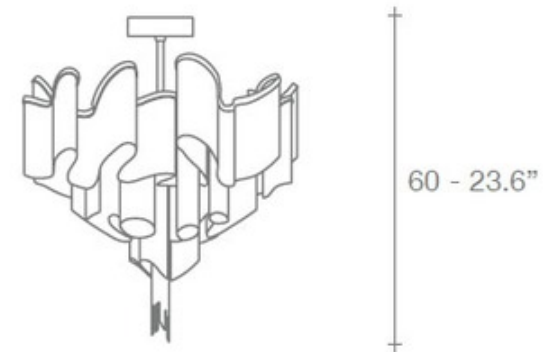

Stream Ceiling

Description:

Stream Ceiling in nickel finish comes with graceful and classy design that adds uniqueness and lighting to any space. Designed by Christian Lava, part of Precious Collection. The metal chains seem floating down from the nickel plated frame which casts a tranquil and striking shadow in the room. Eight 3.5 watt and one 4 watt LED modules are included. ETL listed. 23.6 inch width x 23.6 inch height.

Shown in: Nickel

List Price: \$16000.00
 Our Price: \$12800.00

Shade Color: N/A
 Body Finish: Nickel
 Lamp: 8 x JCD/G9/3.5W/120V LED
 1 x MR16/GU10/4W/120V LED
 Wattage: 32W
 Dimmer: Incandescent
 Dimensions: 23.6"H x 23.6"W