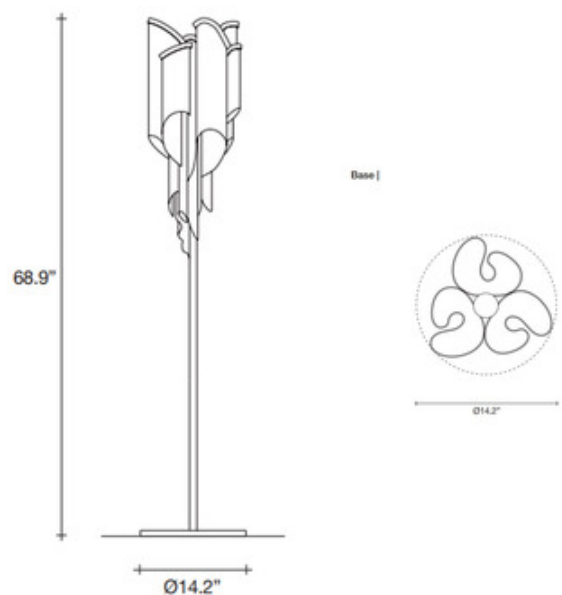

**DESIGNER**

Christian Lava

**BRAND**

Terzani USA

**DESCRIPTION**

The Stream Floor Lamp comes with a graceful and classy design that adds uniqueness and light to a variety of spaces in your home. This stunning lighting piece is a part of Precious Collection. Over 7 kilometers of metal chain appear to flow down from the frame. These cascading tiers project a streaking, yet tranquil shadow throughout a room. Available in Nickel, Gold plated, and Black Nickel finishes. Includes black cord with integrated dimmer. ETL listed.

*Shown in: Nickel*

<b>SHADE COLOR</b>	N/A
<b>BODY FINISH</b>	Nickel
<b>WATTAGE</b>	30W
<b>DIMMER</b>	Included
<b>DIMENSIONS</b>	14.2"W x 68.9"H
<b>BULB NOT INCLUDED</b>	
<b>LAMP</b>	6 x B10/Candelabra (E12)/5W/120V LED 6 x CA10/Candelabra (E12)/120V LED

**SPEC #**

TRZ69500

COMPANY

PROJECT

FIXTURE TYPE

APPROVED BY

DATE