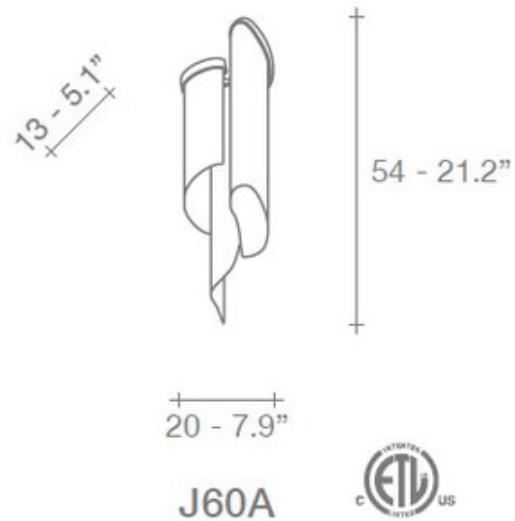

Stream Wall Light

Designer: Cristian Lava

Description:

Stream Wall Light was designed by Cristian Lava for Terzani's Precious Collection. Its graceful and classy design adds uniqueness and lighting to any space. The metal chains float down from the nickel plated frame which casts a tranquil and striking shadow in the room. Two 7 watt LED modules are included. ETL listed. 7.9 inch width x 21.2 inch height x 5.1 inch depth.

Shown in: Nickel

List Price: \$1812.50
Our Price: \$1087.50

Shade Color: N/A
Body Finish: Nickel
Lamp: 2 x CA10/Candelabra (E12)/7W/120V LED
 2 x CA10/Candelabra (E12)/120V LED
Wattage: 14W
Dimmer: Incandescent
Dimensions: 21.2"H x 7.9"W x 5.1"D