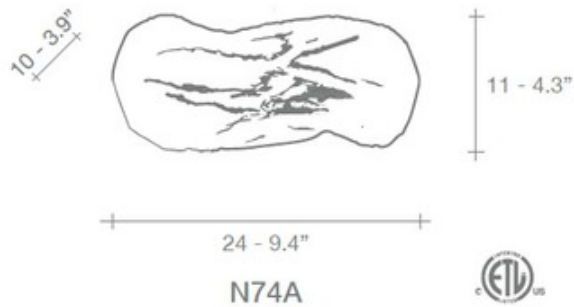

Product Number: TRZ69567			
Company:		Fixture Type:	Date: Apr 27, 2018
Project:		Approved By:	

#2014WS-WABI-010H1-XXWH

Fax: (773) 883-6131

Phone: 866-954-4489

Address: 1718 W. Fullerton Ave. Chicago IL 60614

www.Lightology.com