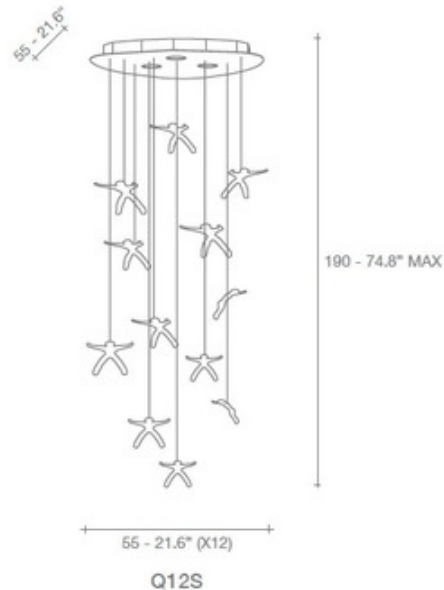

# Angel Falls 12 Suspension

**Description:**

Angel Falls 12 Suspension, part of Terzani's Design Collection, has been designed by Nigel Coates. Well known for his unorthodox approach to design he has created an engaging and unique light. Groups of 24% lead crystal angels are illuminated by halogen lamps mounted in the canopy. Canopy in brushed nickel finish. Three 50 watt 120 volt MR16 GU10 base halogen lamps. Canopy is 21.6 inch diameter. Maximum overall height 74.8 inches. Angels vary from 4.3-5.1 inch width x 5.5-7.1 inch height.

Shown in: Brushed Nickel / Crystal

List Price: \$7918.75  
 Our Price: \$5384.75

Shade Color: Crystal  
 Body Finish: Brushed Nickel  
 Lamp: 3 x MR16/GU10/50W/120V Halogen  
 3 x MR16/GU10/120V LED  
 Wattage: 150W  
 Dimmer: Incandescent  
 Dimensions: 74.8"L x 21.6"W