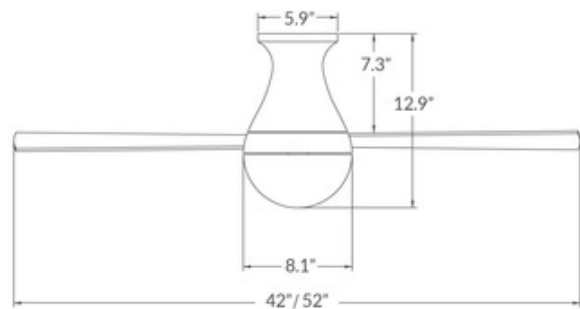

DESIGNER

Ron Rezek

BRAND

Modern Fan Co.

DESCRIPTION

Ball Flush Ceiling Fan without light is another gem from Ron Rezek. Features a teardrop shape making a graceful transition from the ceiling to the fan. Available with a Brushed Aluminum or Gloss White motor with Aluminum, Maple, or White blades. Available with: 001 Control which provides fan operation only with four speeds; 003 Control which provides three speeds and choice of on/off or dimming light function, and comes with a handset, wall mounted holder, and RF receiver; or 005 Control - a wall/remote combo which includes the 003 handset - three speeds and choice of on/off or dimming light function, and comes with a handset, wall mounted holder, and RF receiver. Available in 42 inch and 52 inch blade spans. ETL listed. Damp location rated.

Shown in: Brushed Aluminum / Aluminum

SHADE COLOR	Aluminum
BODY FINISH	Brushed Aluminum
WATTAGE	N/A
DIMMER	N/A
DIMENSIONS	52"W x 13"H
LAMP	N/A

SPEC # MDF6965

COMPANY	PROJECT	FIXTURE TYPE	APPROVED BY	DATE