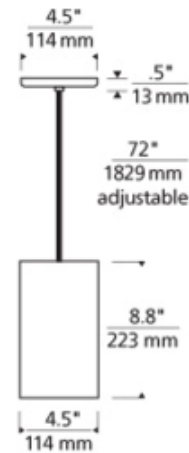

Playa 2KD Pendant

Description:

Playa Pendant features a multi-tone shade made of natural shell panels in White, Brown or Natural with canopy finish in Satin Nickel, White, Black or Antique Bronze. Black, Satin Nickel, Black and White canopy options supplied with six feet of field adjustable clear cable. Antique Bronze finish supplied with six feet field adjustable brown cable. One 60 watt, 120 volt A-type medium base lamp is required, but not included. ETL listed. 4.5 inch diameter x 8.8 inch height shade x 80.8 inch overall length.

Shown in: Satin Nickel / Brown

List Price: \$625.00
 Our Price: \$500.00

Shade Color: Brown
 Body Finish: Satin Nickel
 Lamp: 1 x A19/Medium (E26)/43W/120V Incandescent
 1 x A19/Medium (E26)/120V LED
 Wattage: 43W
 Dimmer: Incandescent
 Dimensions: 80.8"L x 8.8"H x 4.5"W