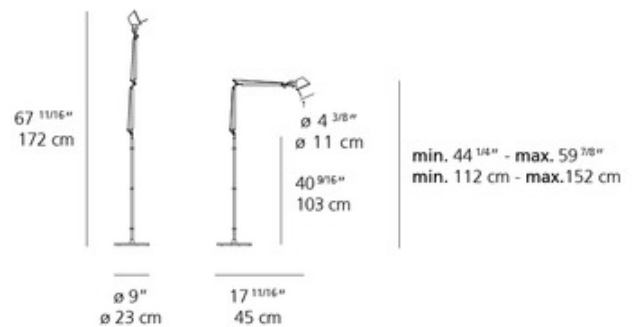

COMPANY	PROJECT	FIXTURE TYPE	APPROVED BY	DATE