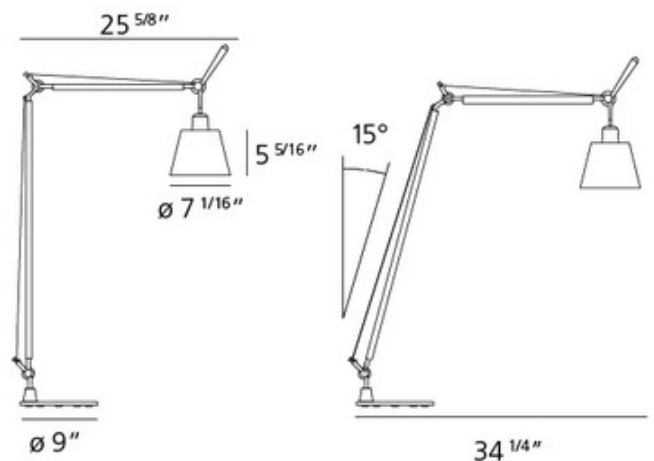

**DESIGNER** Michele De Lucchi & Giancarlo Fassina  
**BRAND** Artemide

**DESCRIPTION**

Tolomeo with Shade reading floor lamp features a fully adjustable articulated arm body structure in extruded natural anodized aluminum with joints, tension control knobs and mountings in polished die cast aluminum, support cables in stainless steel. 7 inch diameter shade available in Parchment or Grey Fiber. Incorporated on/off switch on lampholder. One 75 watt 120V A19 medium base lamp not included. Also available in compact fluorescent. 38 1/8 inches high x 38 3/8 inches deep x 65.75 inch maximum arm extension. 9 inch diameter base. UL listed.

*Shown in: Polished Aluminum / Parchment Paper*

<b>SHADE COLOR</b>	Parchment Paper
<b>BODY FINISH</b>	Polished Aluminum
<b>WATTAGE</b>	53W
<b>DIMMER</b>	N/A
<b>DIMENSIONS</b>	9"W x 42.5"H x 34.25"D
<b>BULB NOT INCLUDED</b>	
<b>LAMP</b>	1 x A19/Medium (E26)/53W/120V Incandescent 1 x A19/Medium (E26)/120V LED
<b>SPEC #</b>	ART69682