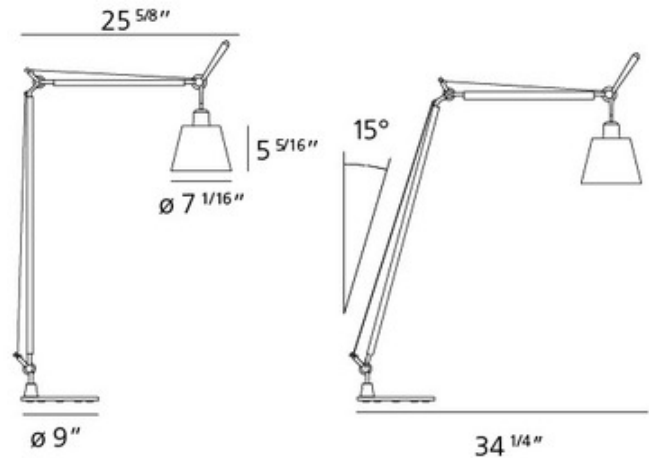

Tolomeo Shade Reading Floor Lamp

Designer: Michele De Lucchi & Giancarlo Piretti

Description:

Tolomeo with Shade reading floor lamp features a fully adjustable articulated arm body structure in extruded natural anodized aluminum with joints, tension control knobs and mountings in polished die cast aluminum, support cables in stainless steel. 7 inch diameter shade available in Parchment or Grey Fiber. Incorporated on/off switch on lampholder. One 75 watt 120V A19 medium base lamp not included. Also available in compact fluorescent. 38 1/8 inches high x 38 3/8 inches deep x 65.75 inch maximum arm extension. 9 inch diameter base. UL listed.

Shown in: Polished Aluminum / Parchment Paper

List Price: \$718.75
Our Price: \$488.75

Shade Color: Parchment Paper
Body Finish: Polished Aluminum
Lamp: 1 x A19/Medium (E26)/53W/120V Incandescent
 1 x A19/Medium (E26)/120V LED
Wattage: 53W
Dimmer: Not Dimmable
Dimensions: 42.5"H x 9"W x 34.25"D