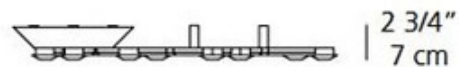

Product Number: ART69710			
Company:		Fixture Type:	Date: Apr 24, 2018
Project:		Approved By:	

#0112CL-LEDNET-025L1-XXAL

Fax: (773) 883-6131

Phone: 866-954-4489

Address: 1718 W. Fullerton Ave. Chicago IL 60614

www.Lightology.com