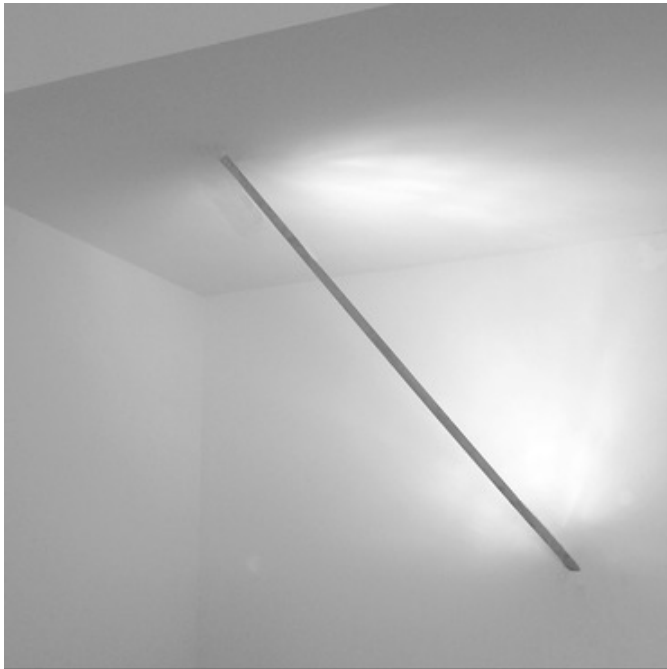

Soft Line LED 24V Single Row Indirect

Shown in: Satin Aluminum

List Price: $908.00
Our Price: $726.40

Shade Color: N/A
Body Finish: Satin Aluminum
Lamp: 1 x LED/25W/24V LED
Wattage: 25W
Dimmer: Dimmable
Dimensions: 120"L x 1.25"W

Technical Information

Luminous Flux: 2890 lumens
Lumens/Watt: 115.60
Lamp Color: 3000 K
Color Rendering: 95 CRI
Lamp Life: 50000 hours

Description:

Soft Line Indirect LED Lighting System provides soft ambient illumination for decorative and architectural applications. The suspended aluminum channel is available with commercial-grade white (SS2C) Soft Strip. For compact shipment and storage, Soft Line coils like a retractable tape measure. When uncoiled, Soft Line becomes a 1.25 inch wide cupped, rigid channel that spans opposing walls, ceiling or floor surfaces. The 2.5 watt per foot 24 volt single row Soft Line indirect is field-cuttable and is sold in 5 foot increments from 10 to 40 feet. Available in Very Warm White 2700K or Warm White 3000K, 95+CRI, or Neutral White 3500K, Cool White 4000K or Daylight White 5700K, 85+CRI. 289 lumens per foot. 50,000 hour average lamp life. The cupped aluminum form contributes to the luminaire's structural rigidity, acts as a heat sink and shields system components from view. Can be powered using a low voltage electronic or 0-10V power supply. Low voltage electronic power supplies include a 60 watt, 100 watt or 2X100 watt option, and can be dimmed using a low voltage electronic dimmer (tested and approved: Legrand Adorne ADTP703TU, Lutron Diva DVELV-300P, Lutron Skylark SELV-300P, Lutron Maestro MAELV-600 and Lutron Radio Ra). 0-10V power supplies include a 96 watt or 2X96 watt option, and can be dimmed using a 0-10V dimmer (tested and approved: Philips Sunrise SR1200ZTUNV). Includes power feed and non-power feed turnbuckles. These adjustable turnbuckles support Soft Line, creating a 3-dimensional look that is as functional as it is visually interesting. Soft Line standoffs are available to provide additional mounting options on opposing wall, ceiling or floor surfaces, sold separately. ETL listed. Fixtures include a 5 year warranty.

Product Number: EDG69723			
Company:		Fixture Type:	Date: Apr 25, 2018
Project:		Approved By:	

Fax: (773) 883-6131

Phone: 866-954-4489

Address: 1718 W. Fullerton Ave. Chicago IL 60614

www.Lightology.com