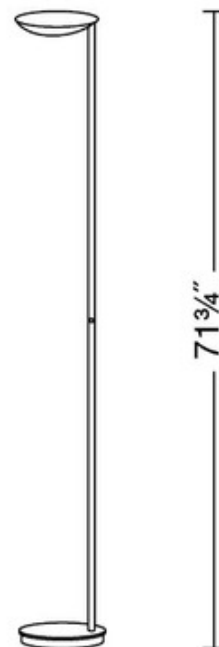

Technical Information

LUMINOUS FLUX	3360 lumens
LUMENS/WATT	1,920.00
LAMP COLOR	2900K

SPEC # HLK69821

COMPANY	PROJECT	FIXTURE TYPE	APPROVED BY	DATE