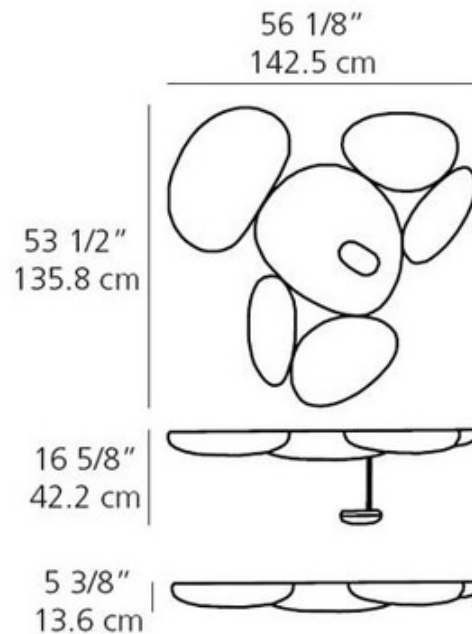

Skydro Electrified Ceiling Light

Designer: Ross Lovegrove

Description:

The Skydro Electrified Ceiling Light is made from ABS injection-molded reflective die-cast aluminum with a painted steel bearing structure. Due to the modularity of the system, it is possible to obtain a number of configurations simply by adding extra units. Available in electrified and non-electrified versions. Integrated 29 watt 120 volt LED light source. Choice of 2700K or 3000K color temperature. Dimmable via 2-wire dimming. 56.13 inch width x 16.6 inch height x 53.6 inch depth. UL listed.

Shown in: Polished Chrome

List Price: \$4825.00
Our Price: \$3860.00

Shade Color: N/A
Body Finish: Polished Chrome
Lamp: 1 x LED/29W/120V LED
Wattage: 29W
Dimmer: Dimmable
Dimensions: 16.6"H x 56.13"W x 53.6"D

Technical Information

Luminous Flux: 1300 lumens
Lumens/Watt: 44.83
Lamp Color: 3000 K
Color Rendering: 93 CRI
Lamp Life: 50000 hours

Product Number: ART69823			
Company:		Fixture Type:	Date: Apr 25, 2018
Project:		Approved By:	