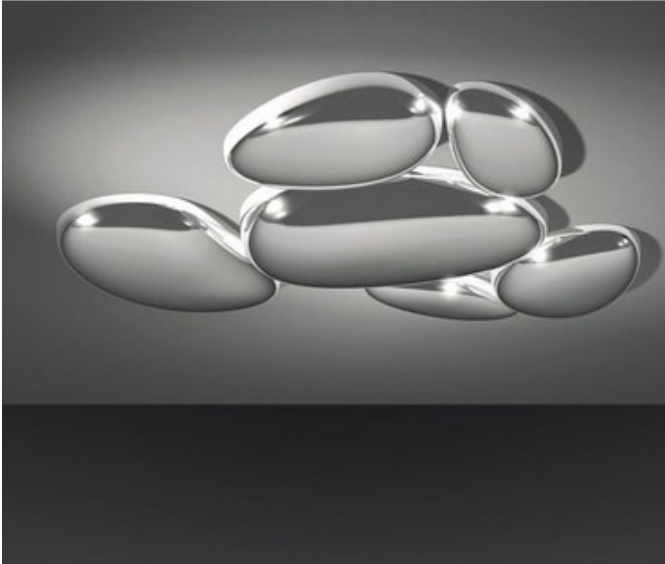

Skydro Non-Electrified Ceiling Light

Designer: Ross Lovegrove

Description:

The Skydro Non-Electrified Ceiling Light is made from ABS injection-molded reflective unit and unit in die-cast aluminum with painted steel bearing structure. Due to the modularity of the system, it is possible to obtain a number of configurations simply by adding extra units. This fixture does not have any light output. 56.125 inches wide x 53.56 inches long x 5.375 inches high. UL listed.

Shown in: Polished Chrome

List Price: \$3656.25
Our Price: \$2925.00

Shade Color: N/A
Body Finish: Polished Chrome
Lamp: N/A
Wattage: N/A
Dimmer: N/A
Dimensions: 5.375"H x 56.1"W

Product Number: ART69824			
Company:		Fixture Type:	Date: Apr 26, 2018
Project:		Approved By:	