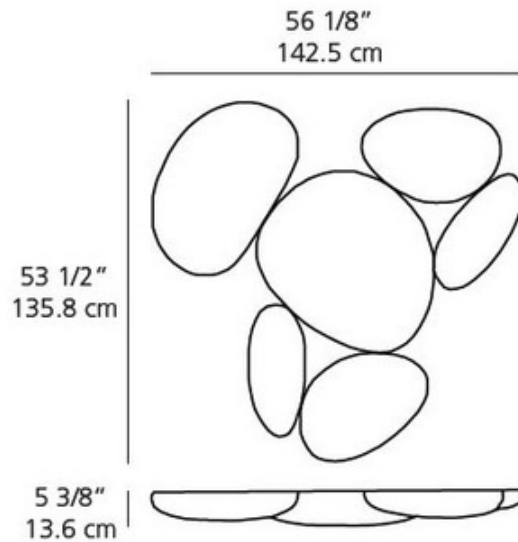

Skydro Non-Electrified Ceiling Light

Designer: Ross Lovegrove

Description:

The Skydro Non-Electrified Ceiling Light is made from ABS injection-molded reflective unit and unit in die-cast aluminum with painted steel bearing structure. Due to the modularity of the system, it is possible to obtain a number of configurations simply by adding extra units. This fixture does not have any light output. 56.125 inches wide x 53.56 inches long x 5.375 inches high. UL listed.

Shown in: Polished Chrome

List Price: \$3656.25
Our Price: \$2925.00

Shade Color: N/A
Body Finish: Polished Chrome
Lamp: N/A
Wattage: N/A
Dimmer: N/A
Dimensions: 5.375"H x 56.1"W

Product Number: ART69824			
Company:		Fixture Type:	Date: Apr 26, 2018
Project:		Approved By:	