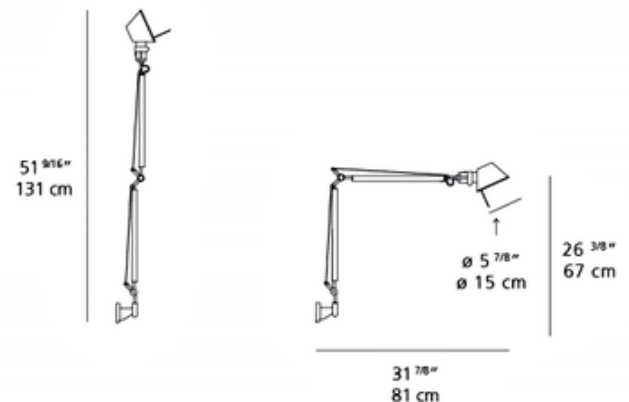

DESIGNER Michele De Lucchi & Giancarlo Fassina

BRAND Artemide

DESCRIPTION

Tolomeo Classic Wall Light with J Bracket (hardwire) features a fully articulated arm, body structure and diffuser in extruded natural anodized Aluminum. Joints and tension control knobs in polished die-cast aluminum and tension cables in stainless steel. Type J suitable for hardwire to junction box. Diffuser is tiltable and is 360 degree rotatable on lampholder. Inline dimmer control. Includes 10.7 watt, 120 volt LED module. UL listed. 5 7/8 inch diameter shade. 26 3/8 inch height x 31 7/8 inch depth x 51 9/16 inch fully extended arm.

| | |
|------------------------------|----------------------------------|
| SHADE COLOR | N/A |
| BODY FINISH | Aluminum |
| WATTAGE | 53.5W |
| DIMMER | Included |
| DIMENSIONS | 51.6"L x 5.9"W x 26.4"H x 31.9"D |
| INTEGRATED LED MODULE | |
| LAMP | 5 x LED/10.7W/120V LED |

Technical Information

| | |
|------------------------|------------|
| LUMINOUS FLUX | 357 lumens |
| LUMENS/WATT | 33.36 |
| LAMP COLOR | 3000K |
| COLOR RENDERING | 80 CRI |

SPEC # ART69840

| COMPANY | PROJECT | FIXTURE TYPE | APPROVED BY | DATE |
|---------|---------|--------------|-------------|------|
| | | | | |