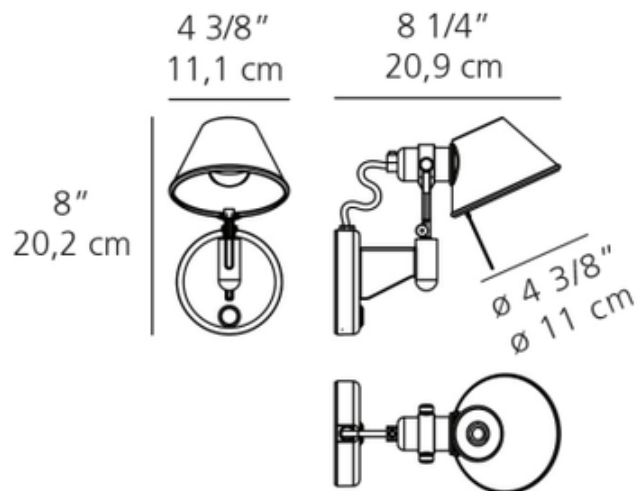

Tolomeo Micro Wall Spot with Switch

Designer: Michele De Lucchi & Giancarlo Fassina

Description:

Tolomeo Micro Wall Spot with Switch features a highly polished die-cast aluminum finish canopy with a fully adjustable, rotatable, and tiltable diffuser in natural anodized aluminum. Mounting plate conceals hardware and mounts to standard electrical box centered on canopy of fixture. On/off switch incorporated on lampholder. Two lamping options. INC: One 60 watt max 120 volt G16.5 candelabra base bulb is required, but not included. LED: One 6 watt 120 volt LED module is included. 4.4 inch diameter shade x 8 inch height x 8.25 inch depth. UL listed.

Shown in: Aluminum

List Price: \$393.75
Our Price: \$315.00

Shade Color: N/A
Body Finish: Aluminum
Lamp: 1 x G16.5/Candelabra (E12)/60W/120V Incandescent
Wattage: 60W
Dimmer: Incandescent
Dimensions: 8"H x 4.4"W x 8.25"D