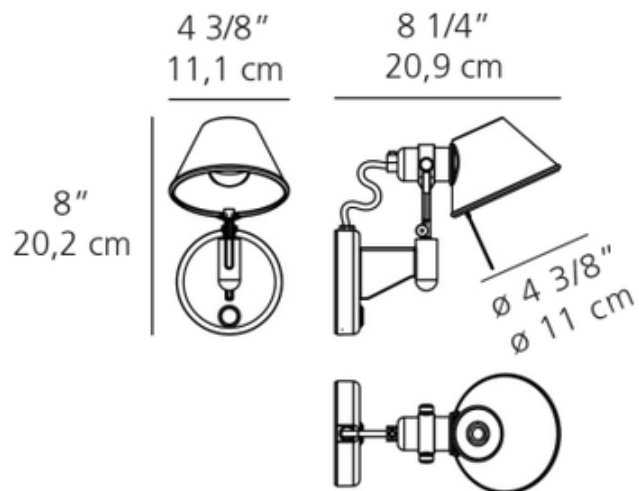

Tolomeo Micro Wall Spot with Switch

Designer: Michele De Lucchi & Giancarlo Fassina

Description:

Tolomeo Micro Wall Spot with Switch features a highly polished die-cast aluminum finish canopy with a fully adjustable, rotatable, and tiltable diffuser in natural anodized aluminum. Mounting plate conceals hardware and mounts to standard electrical box centered on canopy of fixture. On/off switch incorporated on lampholder. Two lamping options. INC: One 60 watt max 120 volt G16.5 candelabra base bulb is required, but not included. LED: One 6 watt 120 volt LED module is included. 4.4 inch diameter shade x 8 inch height x 8.25 inch depth. UL listed.

Shown in: Aluminum

List Price: \$500.00
Our Price: \$400.00

Shade Color: N/A
Body Finish: Aluminum
Lamp: 1 x LED/6W/120V LED
Wattage: 6W
Dimmer: Included
Dimensions: 8"H x 4.4"W x 8.25"D

Technical Information

Luminous Flux: 231 lumens
Lumens/Watt: 38.50
Lamp Color: 3000 K
Color Rendering: 80 CRI
Lamp Life: 50000 hours

Product Number: ART69860			
Company:		Fixture Type:	Date: Apr 22, 2018
Project:		Approved By:	