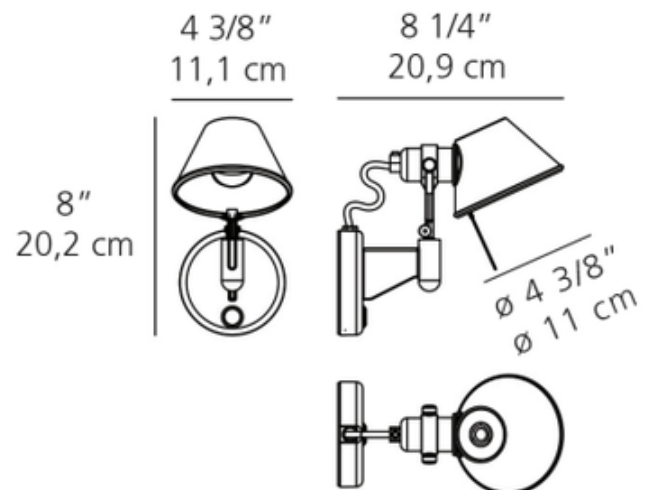

COMPANY	PROJECT	FIXTURE TYPE	APPROVED BY	DATE