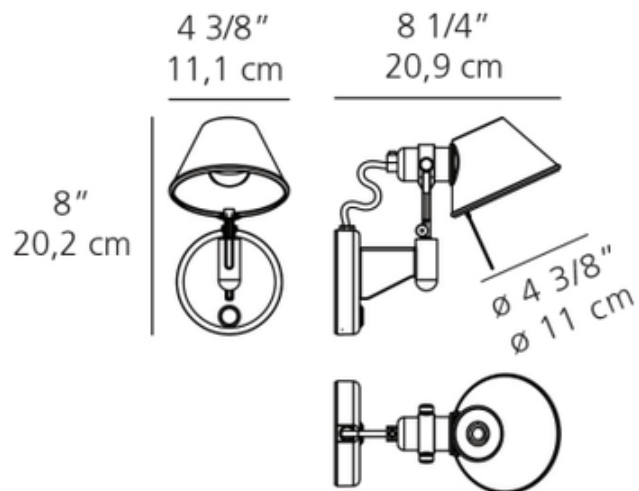

Tolomeo Micro Wall Spot without Switch

Designer: Michele De Lucchi & Giancarlo Fassina

Description:

Tolomeo Micro Wall Spot without Switch features a highly polished die-cast aluminum finish canopy with a fully adjustable, rotatable, and tiltable diffuser in natural anodized aluminum. Mounting plate conceals hardware and mounts to standard electrical box centered on canopy of fixture. Two lamping options. INC: One 60 watt max 120 volt G16.5 candelabra base bulb is required, but not included. LED: One 6 watt 120 volt LED module is included. 4.4 inch diameter shade x 8 inch height x 8.25 inch depth. UL listed.

Shown in: Aluminum

List Price: \$437.50
Our Price: \$297.50

Shade Color: N/A
Body Finish: Aluminum
Lamp: 1 x LED/6W/120V LED
Wattage: 6W
Dimmer: N/A
Dimensions: 8"H x 4.4"W x 8.25"D

Technical Information

Luminous Flux: 231 lumens
Lumens/Watt: 38.50
Lamp Color: 3000 K
Color Rendering: 80 CRI
Lamp Life: 50000 hours

Product Number: ART69863			
Company:		Fixture Type:	Date: Mar 18, 2018
Project:		Approved By:	