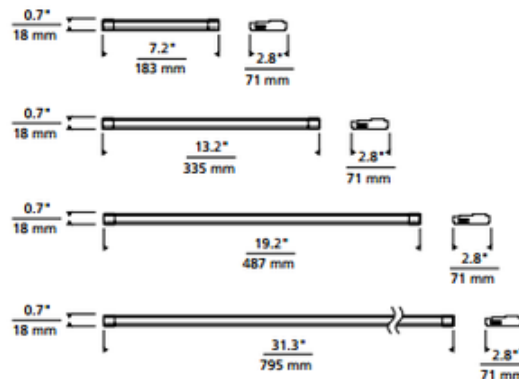

# Unilume Slimline Undercabinet Light 90CRI

**Description:**

The Unilume Slimline 90CRI Undercabinet Light utilizes the tight clustered blue LEDs, a 98 percent reflective mixing chamber and an Intematix ChromaLit remote phosphor lens. The result is consistent illumination with ultra high efficiency—all in a housing that is less than 3/4 of an inch deep. Finish in Black or White. Available in four sizes. Available in choice of Very Warm White 2700K, Warm White 3000K, or Neutral White 3500K color temperature with 90CRI. 50,000 hour average lamp life. Features an integrated LED driver that makes installation easy and allows smooth dimming down to 15 percent using an electronic low voltage dimmer. Each unit includes an integrated on/off switch. ETL listed. Suitable for damp locations. Extra Small: Includes 4 watts LED, 240 lumens. 7.2 inch length x 2.8 inch depth x .7 inch height. Small: Includes 8.5 watts LED, 527 lumens. 13.2 inch length x 2.8 inch depth x .7 inch height. Medium: Includes 10.5 watts LED, 693 lumens. 19.2 inch length x 2.8 inch depth x .7 inch height. Large: Includes 18 watt LED, 1224 lumens. 31.3 inch length x 2.8 inch depth x .7 inch height. 5 year warranty. Title 24 compliant. ETL listed. Required and optional accessory items available, sold separately.

Shown in: Black

**List Price:** \$193.75  
**Our Price:** \$155.00

**Shade Color:** N/A  
**Body Finish:** Black  
**Lamp:** 1 x LED/8.5W/120V LED  
**Wattage:** 8.5W  
**Dimmer:** Low Voltage Electronic  
**Dimensions:** 13.2"L x 0.7"H x 2.8"D

**Technical Information**

**Luminous Flux:** 527 lumens  
**Lumens/Watt:** 62.00  
**Lamp Color:** 3000 K  
**Color Rendering:** 90 CRI  
**Lamp Life:** 50000 hours

Product Number: <b>TLG69882</b>			
Company:		Fixture Type:	Date: Apr 22, 2018
Project:		Approved By:	