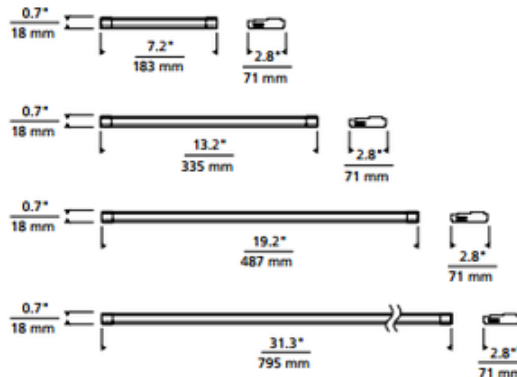

Unilume Slimline Undercabinet Light 90CRI

Description:

The Unilume Slimline 90CRI Undercabinet Light utilizes the tight clustered blue LEDs, a 98 percent reflective mixing chamber and an Intematix ChromaLit remote phosphor lens. The result is consistent illumination with ultra high efficiency—all in a housing that is less than 3/4 of an inch deep. Finish in Black or White. Available in four sizes. Available in choice of Very Warm White 2700K, Warm White 3000K, or Neutral White 3500K color temperature with 90CRI. 50,000 hour average lamp life. Features an integrated LED driver that makes installation easy and allows smooth dimming down to 15 percent using an electronic low voltage dimmer. Each unit includes an integrated on/off switch. ETL listed. Suitable for damp locations. Extra Small: Includes 4 watts LED, 240 lumens. 7.2 inch length x 2.8 inch depth x .7 inch height. Small: Includes 8.5 watts LED, 527 lumens. 13.2 inch length x 2.8 inch depth x .7 inch height. Medium: Includes 10.5 watts LED, 693 lumens. 19.2 inch length x 2.8 inch depth x .7 inch height. Large: Includes 18 watt LED, 1224 lumens. 31.3 inch length x 2.8 inch depth x .7 inch height. 5 year warranty. Title 24 compliant. ETL listed. Required and optional accessory items available, sold separately.

Shown in: White

List Price: \$250.00
Our Price: \$180.00

Shade Color: N/A
Body Finish: White
Lamp: 1 x LED/10.5W/120V LED
Wattage: 10.5W
Dimmer: Low Voltage Electronic
Dimensions: 19.2"L x 0.7"H x 2.8"D

Technical Information

Luminous Flux: 693 lumens
Lumens/Watt: 66.00
Lamp Color: 2700 K
Color Rendering: 90 CRI
Lamp Life: 50000 hours

Product Number: TLG69889			
Company:		Fixture Type:	Date: Mar 21, 2018
Project:		Approved By:	