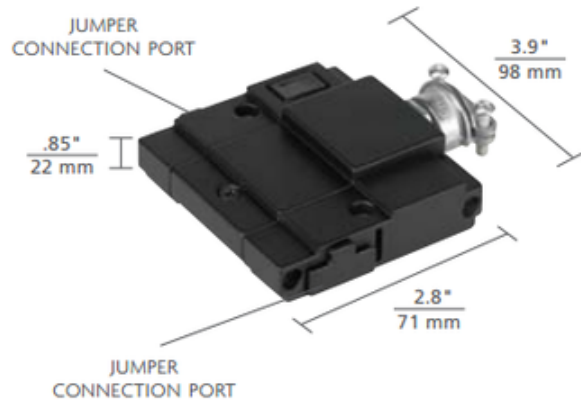

# Unilume Slimline Splice Box

**Description:**

Unilume Slimline Splice Box is required for hardwire applications. Finish in Black or White. A connection port is located on each side to feed runs in both directions. The 1 inch jumper connector can be used to place the Splice Box next to the undercabinet housing or a longer jumper connector can be used to place the Splice Box in a more convenient or remote location. Requires jumper connector, sold separately. Includes 3/8 inch Romex conduit connector. 2.8 inch width x 3.9 inch length x .85 inch height. For use with Tech Lighting Unilume Slimline Undercabinet Lights.

Shown in: Black

List Price: \$42.50  
 Our Price: \$34.00

Shade Color: N/A  
 Body Finish: Black  
 Lamp: N/A  
 Wattage: N/A  
 Dimmer: N/A  
 Dimensions: 3.9"L x 0.85"H x 2.8"W

Product Number: <b>TLG69904</b>			
Company:		Fixture Type:	Date: Apr 20, 2018
Project:		Approved By:	