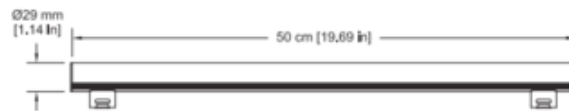

T10 S14S LED 7W 2400K 20 Inch Lamp

Description:

Alinea LED50 linear LED lamp with S14s base is a warm white opalescent LED lamp for use with Alinea 20 inch linear wall fixture. 7 watt LED with Amber White 2400K color temperature, 535 lumens. Needs no transformer or ballast. Operates on 100-140 volts. Directly replaces incandescent versions without modification. Rated average life of 25,000 hours vs 1,000 hour incandescent it replaces. Fully dimmable using manufacturer tested and approved dimmers: Lutron Maestro MRF2-6ELV-120, Lutron Diva DVCL-153P, Lutron Skylark SELV-300P, Lutron Ariadni AYCL-153P, Lutron Incandescent Toggle TG-600P, Lutron Radio RA2 RRD-6NA, Leviton 1281, and Legrand H703PTUW, sold separately. UL listed. 1.14 inch height 19.69 inch length. 3 year warranty.

List Price: \$130.50
 Our Price: \$97.00

Shade Color: N/A
 Body Finish: N/A
 Lamp: 1 x T10/S14S/7W/120V LED
 Wattage: 7W
 Dimmer: Dimmable
 Dimensions: 19.69"L x 1.4"H

Technical Information

Luminous Flux: 535 lumens
 Lumens/Watt: 76.43
 Lamp Color: 2400 K
 Lamp Life: 25000 hours