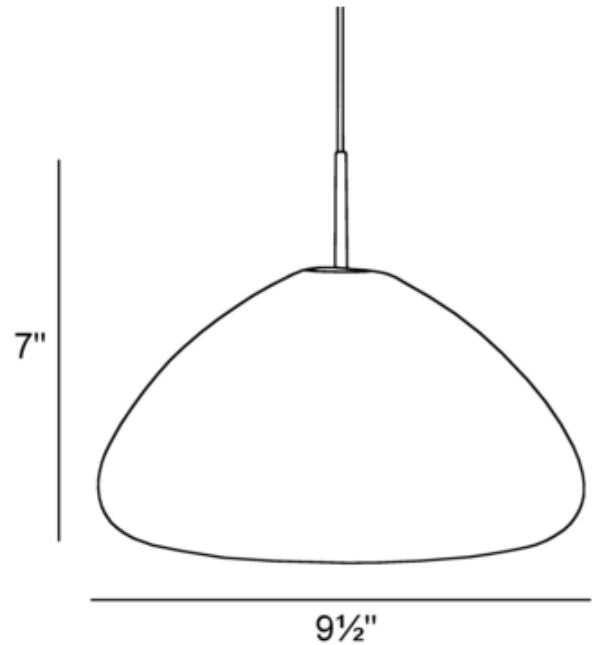

**BRAND**

Oggetti

**DESCRIPTION**

Fuji Freejack Pendant comes in Steel glass with a Satin Nickel finish. Canopy required, and sold separately. One 20 watt 12 volt JC type G4 base halogen bulb is included. UL listed. Drop length up to 120 inches. 9.5 inch width x 7 inch height.

<b>SHADE COLOR</b>	Steel
<b>BODY FINISH</b>	Satin Nickel
<b>WATTAGE</b>	20W
<b>DIMMER</b>	N/A
<b>DIMENSIONS</b>	9.5"W x 7"H
<b>BULB INCLUDED</b>	
<b>LAMP</b>	1 x JC/G4 (bipin)/20W/12V Halogen

**SPEC #**