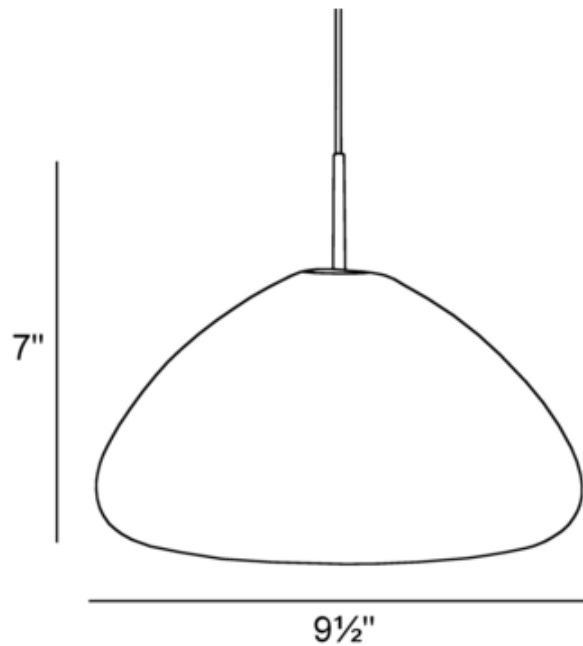

Fuji FJ Pendant

Description:

Fuji Freejack Pendant comes in Steel glass with a Satin Nickel finish. Canopy required, and sold separately. One 20 watt 12 volt JC type G4 base halogen bulb is included. UL listed. Drop length up to 120 inches. 9.5 inch width x 7 inch height.

Shown in: Satin Nickel / Steel

List Price: \$465.00
 Our Price: \$232.50

Shade Color: Steel
 Body Finish: Satin Nickel
 Lamp: 1 x JC/G4 (bipin)/20W/12V Halogen
 Wattage: 20W
 Dimmer: N/A
 Dimensions: 7"H x 9.5"W