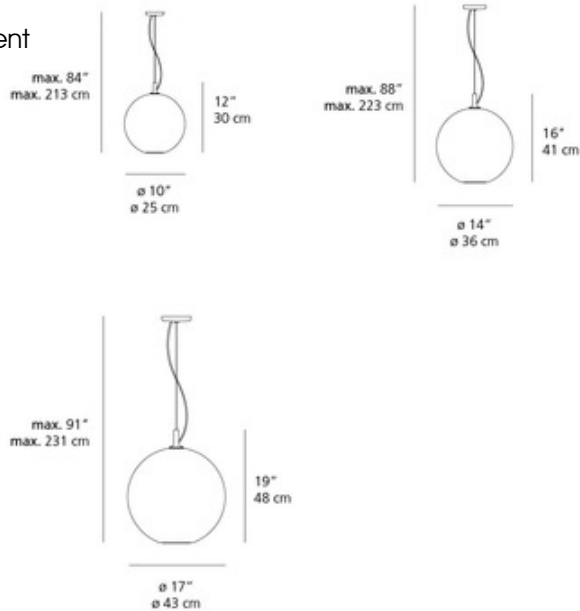

Sphera Pendant

Description:

The Sphera Pendant, designed by Peclar Nalbandian and Guy Burr, features a Polished Chrome finish with a White hand-blown glass diffuser. Three sizes and two lamping options available. INC: One 100 watt max 120 volt medium base bulb is required, but not included. LED: One 120 volt GU24 base LED bulb is required, but not included. Also compatible with GU24 base compact fluorescent bulbs. Sphera 10: 10 inch width x 12 inch height x 84 inch maximum length. Sphera 14: 14 inch width x 16 inch height x 88 inch maximum length. Sphera 17: 17 inch width x 19 inch height x 91 inch maximum length. UL listed.

Shown in: Chrome / White

List Price: \$456.25
 Our Price: \$365.00

Shade Color: White
 Body Finish: Chrome
 Lamp: 1 x A19/Medium (E26)/72W/120V Incandescent
 Wattage: 72W
 Dimmer: Incandescent
 Dimensions: 84"L x 12"H x 10"W