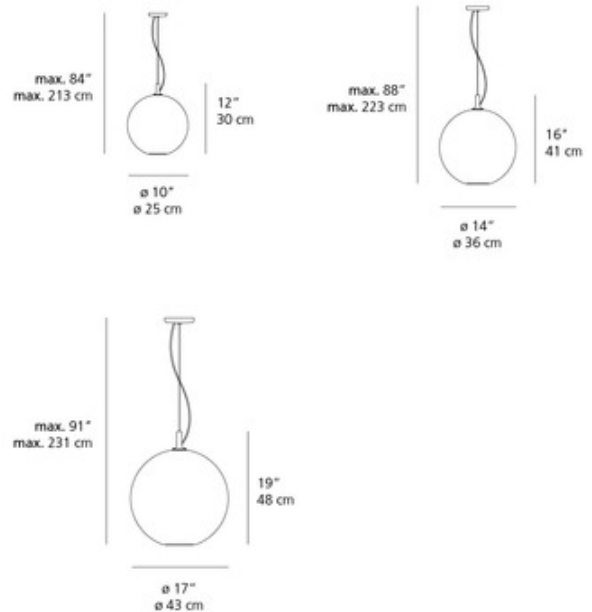

BRAND

Artemide

DESCRIPTION

The Sphera Pendant, designed by Peclar Nalbandian and Guy Burr, features a Polished Chrome finish with a White hand-blown glass diffuser. Three sizes available. UL listed.

SHADE COLOR	White
BODY FINISH	Chrome
WATTAGE	72W
DIMMER	Not Dimmable
DIMENSIONS	88"L x 14"W x 16"H
BULB NOT INCLUDED	
LAMP	1 x A19/Medium (E26)/72W/120V Incandescent

SPEC # ART70118

COMPANY	PROJECT	FIXTURE TYPE	APPROVED BY	DATE