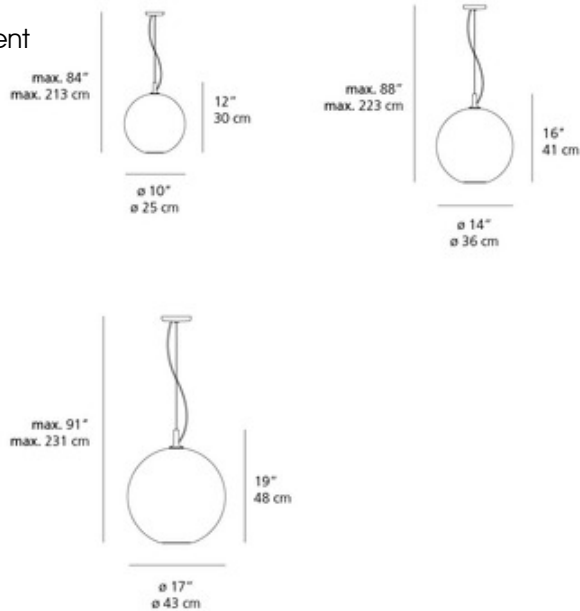

# Sphera Pendant

**Description:**

The Sphera Pendant, designed by Peclar Nalbandian and Guy Burr, features a Polished Chrome finish with a White hand-blown glass diffuser. Three sizes and two lamping options available. INC: One 100 watt max 120 volt medium base bulb is required, but not included. LED: One 120 volt GU24 base LED bulb is required, but not included. Also compatible with GU24 base compact fluorescent bulbs. Sphera 10: 10 inch width x 12 inch height x 84 inch maximum length. Sphera 14: 14 inch width x 16 inch height x 88 inch maximum length. Sphera 17: 17 inch width x 19 inch height x 91 inch maximum length. UL listed.

Shown in: Chrome / White

List Price: \$531.25  
 Our Price: \$361.25

Shade Color: White  
 Body Finish: Chrome  
 Lamp: 1 x A19/Medium (E26)/72W/120V Incandescent  
 Wattage: 72W  
 Dimmer: Incandescent  
 Dimensions: 88"L x 16"H x 14"W