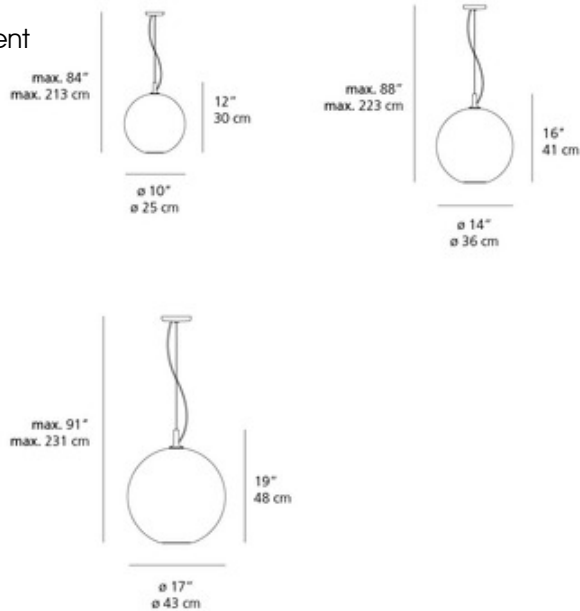

# Sphera Pendant

**Description:**

The Sphera Pendant, designed by Peclar Nalbandian and Guy Burr, features a Polished Chrome finish with a White hand-blown glass diffuser. Three sizes and two lamping options available. INC: One 100 watt max 120 volt medium base bulb is required, but not included. LED: One 120 volt GU24 base LED bulb is required, but not included. Also compatible with GU24 base compact fluorescent bulbs. Sphera 10: 10 inch width x 12 inch height x 84 inch maximum length. Sphera 14: 14 inch width x 16 inch height x 88 inch maximum length. Sphera 17: 17 inch width x 19 inch height x 91 inch maximum length. UL listed.

Shown in: Chrome / White

List Price: \$600.00  
 Our Price: \$480.00

Shade Color: White  
 Body Finish: Chrome  
 Lamp: 1 x A19/Medium (E26)/72W/120V Incandescent  
 Wattage: 72W  
 Dimmer: Incandescent  
 Dimensions: 91"L x 19"H x 17"W