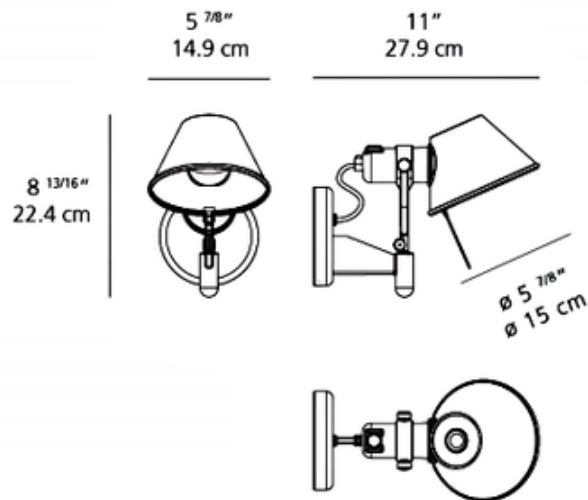

Tolomeo Classic Wall Spot without Switch

Designer: Michele De Lucchi & Giancarlo Fassina

Description:

Tolomeo Classic Wall Spot without Switch features a highly polished die-cast aluminum finish canopy with a fully adjustable, rotatable, and tiltable diffuser in natural anodized aluminum. Mounting plate conceals hardware and mounts to standard electrical box centered on canopy of fixture. Available in an incandescent and LED version. Incandescent version requires one 75 watt, 120 volt A-type medium base incandescent lamp, but is not included. LED includes one 10.4 watt, 120 volt 3000K color temperature LED, 80CRI, 358 lumens. UL listed. 5 7/8 inch diameter shade. 8 13/16 inch height x 11 inch depth.

Shown in: Aluminum

List Price: \$262.50
Our Price: \$210.00

Shade Color: N/A
Body Finish: Aluminum
Lamp: 1 x A19/Medium (E26)/75W/120V Incandescent
Wattage: 75W
Dimmer: Incandescent
Dimensions: 8.6"H x 5.9"W x 11"D