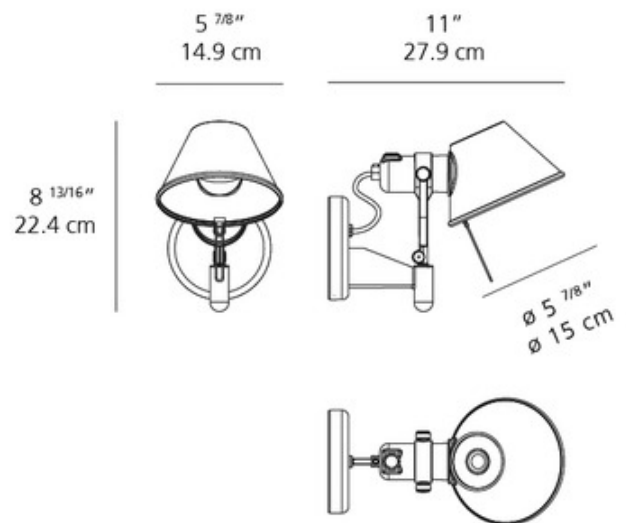

COMPANY	PROJECT	FIXTURE TYPE	APPROVED BY	DATE