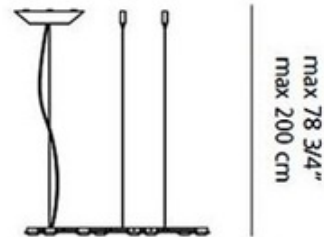

LED NET Circle Suspension

Designer: Michele De Lucchi and Alberto Nason

Description:

The LED NET Circle Suspension features a painted aluminum structure with each LED fitted with a transparent methacrylate lens and a satin finish methacrylate lens holder. 25.6 inch diameter x 78.75 inch maximum length. Canopy: 10 inch diameter. UL listed.

Shown in: Aluminum

List Price: \$2425.00
Our Price: \$1649.00

Shade Color: N/A
Body Finish: Aluminum
Lamp: 1 x LED/28W/120V LED
Wattage: 28W
Dimmer: 0-10V
Dimensions: 25.62"W

Technical Information

Luminous Flux: 1883 lumens
Lumens/Watt: 67.25
Lamp Color: 3000 K
Color Rendering: 80 CRI
Lamp Life: 50000 hours