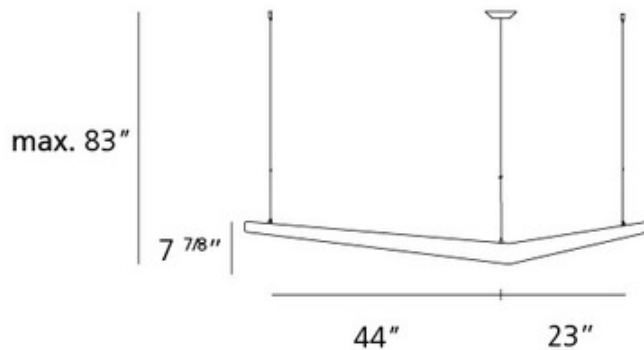

Mouette Asymmetrical Suspension

Designer: Wilmotte & Associes

Description:

Mouette Asymmetrical Suspension features a White extruded aluminum body, polypropylene diffuser, and steel suspension cables. Two lamping options available. Two 14 watt T5HE G5 + two 28 watt T5HE G5 fluorescent bulbs or two 24 watt T5HO G5 + two 54 watt T5HO G5 fluorescent bulbs are required, but not included. 77 inch width x 7.9 inch height x 16 inch depth x 83 inch maximum length. UL listed.

Shown in: White

List Price: \$2318.75
Our Price: \$1391.25

Shade Color: N/A
Body Finish: White
Lamp: 2 x T5HO/G5/24W/120V Fluorescent
 2 x T5HO/G5/54W/120V Fluorescent
Wattage: 156W
Dimmer: Not Dimmable
Dimensions: 83"L x 7.9"H x 77"W x 16"D