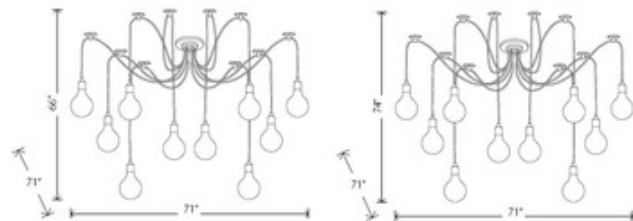

Asaki 10 Light Pendant

Description:

Asaki Multi-Light Pendant features a black metal frame with ten black socket holders and canopy for hard wire application. Available in two versions with maximum height of 66 or 74 inches. Smaller version requires ten 150 watt 120 volt G125 or G80 base half chrome or frost medium base bulbs, sold separately. Large version requires ten 150 watt 120 volt E39 base half chrome or clear incandescent bulbs, sold separatately. UL listed. Small: 71 inch width x 66 inch overall height. Large: 71 inch width x 74 inch overall height.

Shown in: Black

List Price: \$440.00
 Our Price: \$352.00

Shade Color: N/A
 Body Finish: Black
 Lamp: 10 x G125/Medium (E26)/150W/120V Incandescent
 10 x G80/Medium (E26)/25W/120V Incandescent
 Wattage: 1500W
 Dimmer: Incandescent
 Dimensions: 66"H x 71"W