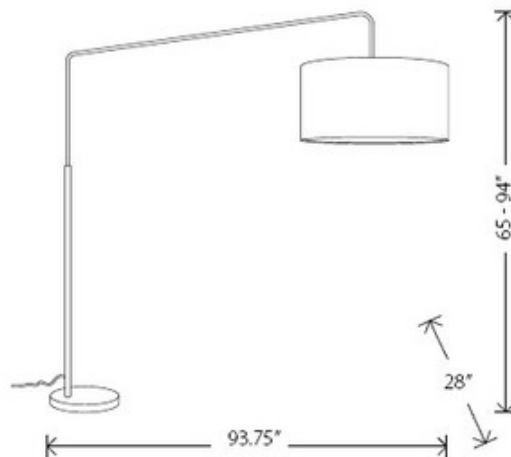

Raku Floor Lamp

Description:

Raku adjustable floor lamp is available with white or black fabric shade. Black version features black marble base and black powder coat frame. White version comes with matching white body finish and white marbel base. Inline on/off switch. Cable length 77.25 inches. 69.3 lbs. It requires one 150 watt 120 volt medium base incandescent bulb, sold separately. UL listed. Shade diameter is 28 inches. Height adjustable from 63 to 85 inches, extends 82.5 inches.

Shown in: Black

List Price: \$756.25
 Our Price: \$605.00

Shade Color: Black
 Body Finish: N/A
 Lamp: 1 x A19/Medium (E26)/150W/120V Incandescent
 1 x A19/Medium (E26)/120V LED
 Wattage: 150W
 Dimmer: N/A
 Dimensions: 85.5"H x 28"W x 82.5"D