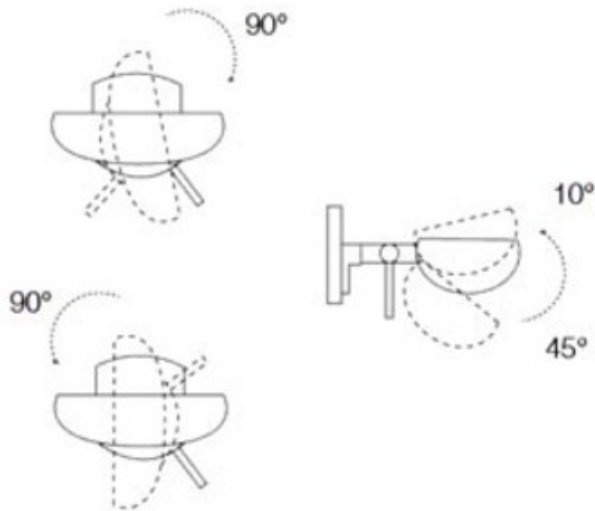

Product Number: LUC70284			
Company:		Fixture Type:	Date: Apr 23, 2018
Project:		Approved By:	

#1276WS-LAROSSA-08H1-WHCH

Fax: (773) 883-6131

Phone: 866-954-4489

Address: 1718 W. Fullerton Ave. Chicago IL 60614

www.Lightology.com