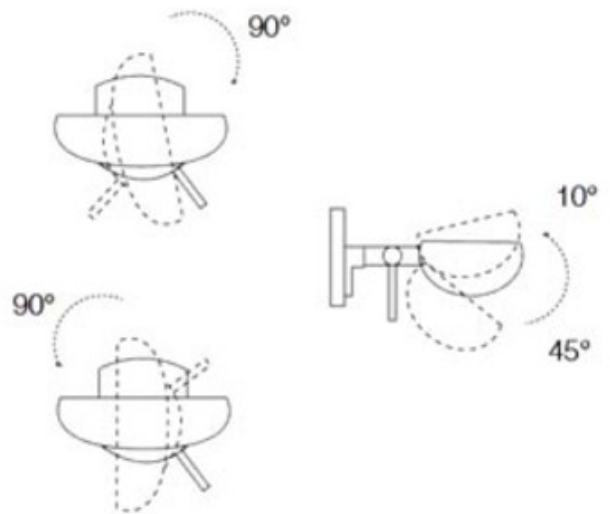

Technical Information

LUMINOUS FLUX	5000 lumens
LUMENS/WATT	16.67

SPEC # LUC70284

COMPANY	PROJECT	FIXTURE TYPE	APPROVED BY	DATE