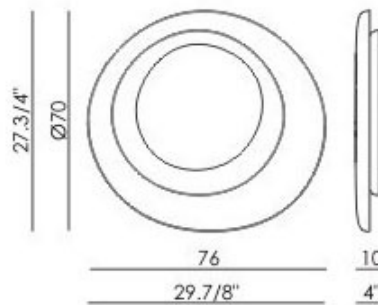

Bahia Wall/Ceiling Light

ADA

Description:

Bahia Wall/Ceiling Light is ideal for adding a hint of softness to a wall or ceiling in a highly evocative and truly elegant display. Group arrangements of this fixture, including turning it in different directions, to transform the surface into a backdrop for original visual interplay. Composed of polycarbonate with a White finish. Two fluorescent bulbs required: one 40 watt and one 22 watt 120 volt T5 circline 2Gx13 electronic ballasts. 29.87 inch width x 27.75 inch height x 4 inch depth. UL listed. ADA compliant.

Shown in: White

List Price: \$1262.50
Our Price: \$1010.00

Shade Color: N/A
Body Finish: White
Lamp: 1 x T5/2GX13/40W/120V Compact Fluorescent
 1 x T5/2GX13/22W/120V Compact Fluorescent
Wattage: 62W
Dimmer: Not Dimmable
Dimensions: 27.75"H x 29.87"W x 4"D