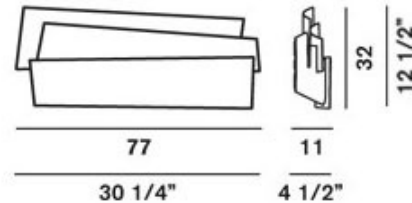

BRAND

Foscarini

DESCRIPTION

Composed of three overlapping bands, Innerlight serves as an aesthetic geometric sculpture as well as an eye-catching light source. Available in a White finish. UL and CE listed.

SHADE COLOR	White
BODY FINISH	N/A
WATTAGE	72W
DIMMER	N/A
DIMENSIONS	30.25"W x 12.5"H x 4.5"D
BULB NOT INCLUDED	
LAMP	2 x T5/2G11/36W/120V Compact Fluorescent

SPEC #

FOS70339

COMPANY

PROJECT

FIXTURE TYPE

APPROVED BY