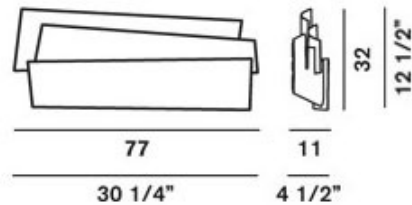

Innerlight Wall Light

Description:

Composed of three overlapping bands, Innerlight serves as an aesthetic geometric sculpture as well as an eye-catching light source. Available in two versions: white, or in a textured brown finish. Requires (2) 36 watt, 120 volt, T5 2G11 electronic ballast fluorescent bulbs. UL and CE listed. 30.25W x 12.5H x 4.5D.

Shown in: White

List Price: \$1231.25
Our Price: \$985.00

Shade Color: White
Body Finish: N/A
Lamp: 2 x T5/2G11/36W/120V Compact Fluorescent
Wattage: 72W
Dimmer: N/A
Dimensions: 12.5"H x 30.25"W x 4.5"D