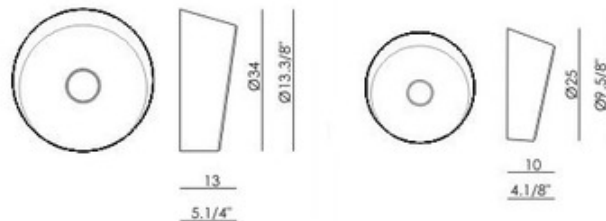

Shown in: White

List Price: $1032.50
Our Price: $826.00

Shade Color: White
Body Finish: N/A
Lamp: 1 x T5/2GX13/40W/120V Compact Fluorescent
1 x T5/2GX13/22W/120V Compact Fluorescent
Wattage: 62W
Dimmer: Not Dimmable
Dimensions: 13.37"H x 13.37"W x 5.25"D