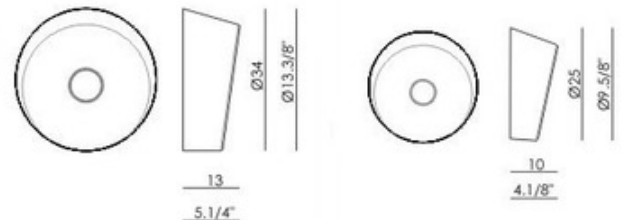

DESIGNER

Rodolfo Dordoni

BRAND

Foscarini

DESCRIPTION

Lumiere Wall/Ceiling Light is composed of blown glass and lacquered metal and is distinguished by its dynamic look. Able to be mounted on either wall or ceiling, it is perfect for most environments including corridors, or can be used as a bedside lamp. Available in two sizes with a white finish. Large: One 40 watt and one 22 watt, 120 volt, T5 2GX13 circline electronic ballast fluorescent bulbs are required, but not included. 13.37 inch diameter x 5.25 inch depth. Small: Two 18 watt, 120 volt, T4 G24q-2 electronic ballast fluorescent bulbs are required, but not included. 9.62 inch width x 4.12 inch depth. UL listed.

SHADE COLOR	White
BODY FINISH	N/A
WATTAGE	62W
DIMMER	Not Dimmable
DIMENSIONS	13.37"W x 13.37"H x 5.25"D
BULB NOT INCLUDED	
LAMP	1 x T5/2GX13/40W/120V Compact Fluorescent 1 x T5/2GX13/22W/120V Compact Fluorescent