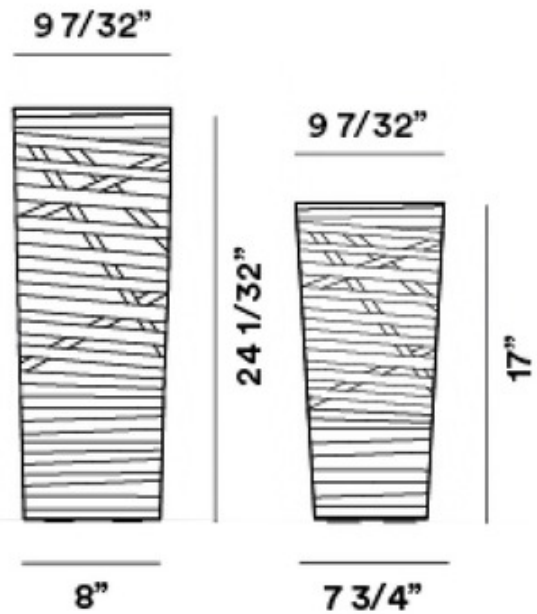

DESIGNER

Marc Sadler

BRAND

Foscarini

DESCRIPTION

Tress Table Lamp is made of composite material on a lacquered fiberglass base. Available in Black, Crimson, Greige, Indigo, or White. The cable woven inside the structure gives a plain and elegant effect. Dimmer switch on UL listed.

SHADE COLOR	Black
BODY FINISH	N/A
WATTAGE	75W
DIMMER	Included
DIMENSIONS	7.75"W x 17"H
BULB NOT INCLUDED	
LAMP	1 x MR20/GU10/75W/120V Halogen

SPEC #

FOS70388

COMPANY

PROJECT

FIXTURE TYPE

APPROVED BY

DATE