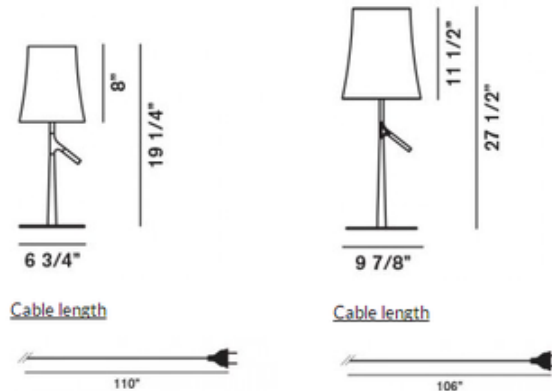

# Birdie Table Lamp with Touch Dimmer

**Designer:** Roberto & Ludovica Palomba

**Description:**

Birdie Table Lamp With Touch Dimmer is available in a Amaranth, Orange, White or Grey finish. Available in two sizes. The slim stem recalls the trunk of a tree, its shade is a reinterpretation of the classic reading lamp, while the branch, as if ready for a birdie to alight, beckons your touch and allows you to turn the lamp on or off. These three elements spontaneously coalesce to give life to a friendly lamp, that combines a smooth and familiar structure with a boldly character. Whether beside an armchair or a sofa in the living room, on the desk in a study, on a bedside table, or in any other room of the house, Birdie fits naturally in and accompanies everyday life with a pleasantly stylish presence. Small: Requires one 60 watt 120 volt T10 medium base halogen lamp, not included. 6.75 inch diameter x 19.25 inch height. Large: Requires one 150 watt 120 volt T10 type medium base halogen lamp, not included. 9.9 inch diameter x 27.5 inch height. UL Listed.

Shown in: Grey

**List Price:** \$820.00  
**Our Price:** \$656.00

**Shade Color:** Grey  
**Body Finish:** N/A  
**Lamp:** 1 x T10/Medium (E26)/60W/120V Halogen  
**Wattage:** 60W  
**Dimmer:** Included  
**Dimensions:** 19.25"H x 6.75"W