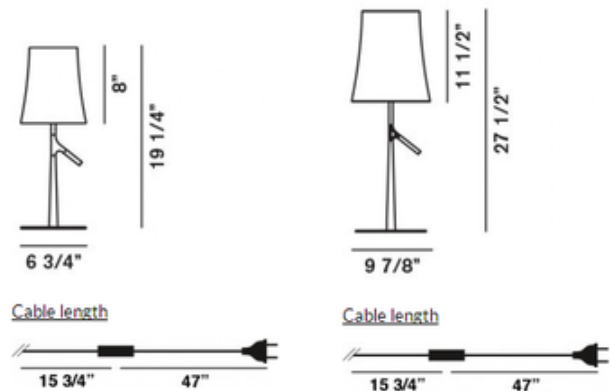

<b>SHADE COLOR</b>	Grey
<b>BODY FINISH</b>	N/A
<b>WATTAGE</b>	60W
<b>DIMMER</b>	Included
<b>DIMENSIONS</b>	6.75"W x 19.25"H
<b>BULB NOT INCLUDED</b>	
<b>LAMP</b>	1 x T10/Medium (E26)/60W/120V Halogen

**SPEC #**