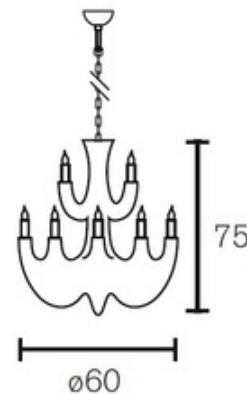

DESIGNER Annet van Egmond & William Brand
BRAND Brand Van Egmond

DESCRIPTION

Coco Small Chandelier Round is made of steel draped with crystals. Finish in black or nickel. Requires 25 watt, 120 volt B10 candelabra incandescent bulbs, not included. General light distribution. Small: 23.6 inch diameter x 29.5 inch height. Supplied with a 67 inches of chain. A special rated junction box for fixtures weighing over 50 pounds is required.

SHADE COLOR	N/A
BODY FINISH	Matte Black
WATTAGE	300W
DIMMER	Standard 120V
DIMENSIONS	67"L x 23.6"W x 39.5"H
BULB NOT INCLUDED	
LAMP	12 x B10/Candelabra (E12)/25W/120V Incandescent 12 x B10/Candelabra (E12)/120V LED