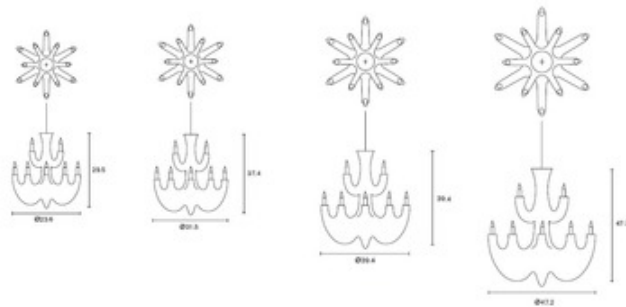

Coco Small Chandelier Round

Designer: Annet van Egmond & William Brand

Description:

Coco Small Chandelier Round is made of steel draped with crystals. Finish in black or nickel. Requires 25 watt, 120 volt B10 candelabra incandescent bulbs, not included. General light distribution. Small: 23.6 inch diameter x 29.5 inch height. Supplied with a 67 inches of chain. A special rated junction box for fixtures weighing over 50 pounds is required.

Shown in: Black

List Price: \$9633.28
Our Price: \$7224.96

Shade Color: N/A
Body Finish: Black
Lamp: 12 x B10/Candelabra (E12)/25W/120V Incandescent
 12 x B10/Candelabra (E12)/120V LED
Wattage: 300W
Dimmer: Incandescent
Dimensions: 67"L x 39.5"H x 23.6"W