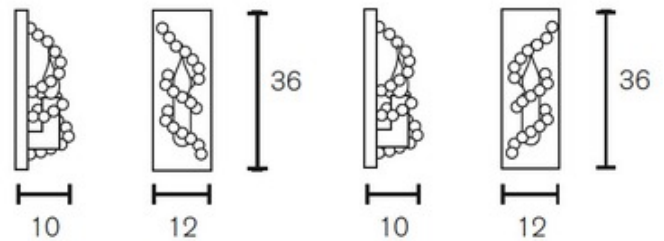

DESIGNER Annet van Egmond & William Brand
BRAND Brand Van Egmond

DESCRIPTION

Coco Single Wall Lamp is made of steel draped with crystals. Available in beads pointing to the top left or top right. Available in black or nickel finish. ADA Compliant.

SHADE COLOR N/A
BODY FINISH Matte Black
WATTAGE 25W
DIMMER Standard 120V
DIMENSIONS 4.7"W x 14.1"H x 3.9"D
BULB NOT INCLUDED
LAMP 1 x B10/Candelabra (E12)/25W/120V Incandescent
 1 x B10/Candelabra (E12)/120V LED