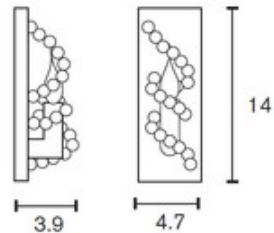

Coco Left Wall Lamp

Designer: Annet van Egmond & William Brand

Description:

Coco Left Wall Lamp is made of steel draped with crystals. Available in a right and left version. Finish in black or nickel. Available in wall sconce, ceiling mount and chandelier versions. Requires one 25 watt, 120 volt candelabra incandescent bulb, not included. General light distribution. ADA Compliant. 4.7 inch width x 14 inch height x 3.9 inch depth.

Shown in: Black

List Price: \$1730.56
Our Price: \$1297.92

Shade Color: N/A
Body Finish: Black
Lamp: 1 x B10/Candelabra (E12)/25W/120V Incandescent
 1 x B10/Candelabra (E12)/120V LED
Wattage: 25W
Dimmer: Incandescent
Dimensions: 14.1"H x 4.7"W x 3.9"D