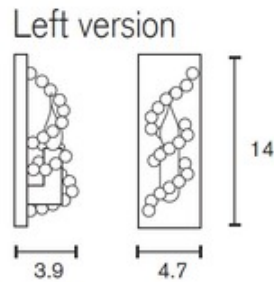

Coco Left Wall Lamp

Designer: Annet van Egmond & William Brand

Description:

Coco Left Wall Lamp is made of steel draped with crystals. Available in a right and left version. Finish in black or nickel. Available in wall sconce, ceiling mount and chandelier versions. Requires one 25 watt, 120 volt candelabra incandescent bulb, not included. General light distribution. ADA Compliant. 4.7 inch width x 14 inch height x 3.9 inch depth.

Shown in: Black

List Price: \$1730.56
Our Price: \$1297.92

Shade Color: N/A
Body Finish: Black
Lamp: 1 x B10/Candelabra (E12)/25W/120V Incandescent
 1 x B10/Candelabra (E12)/120V LED
Wattage: 25W
Dimmer: Incandescent
Dimensions: 14.1"H x 4.7"W x 3.9"D