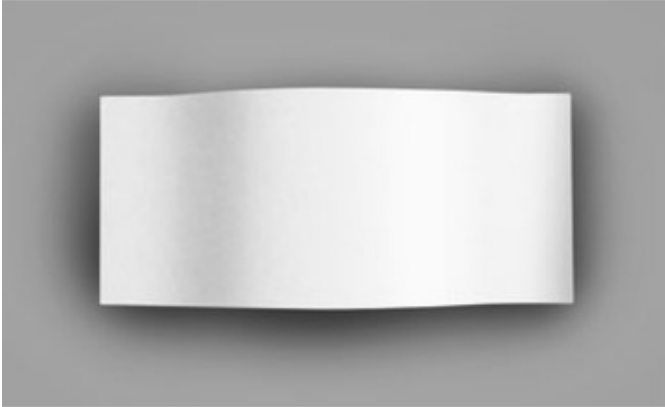

Princess Wall Sconce

**Description:**

Princess wall sconce has body made of rigid Baydur polyurethane in matte white or matte silver grey finish. Direct and indirect lighting. Reflector aluminium baffle, canopy manufactured in technopolymer. Two 19 watt LED modules with electronic driver included. 17.7 inches wide x 7.87 inches high x 4.4 inches deep.

Shown in: Matte White

**List Price:** \$735.21  
**Our Price:** \$514.65

**Shade Color:** N/A  
**Body Finish:** Matte White  
**Lamp:** 2 x LED/19W/120V LED  
**Wattage:** 38W  
**Dimmer:** N/A  
**Dimensions:** 7.87"H x 17.7"W x 4.4"D

**Technical Information**

**Luminous Flux:** 2800 lumens  
**Lumens/Watt:** 147.37  
**Lamp Color:** 3000 K  
**Beam Angle:** 120°

Product Number: <b>LUC70529</b>			
Company:		Fixture Type:	Date: Apr 20, 2018
Project:		Approved By:	