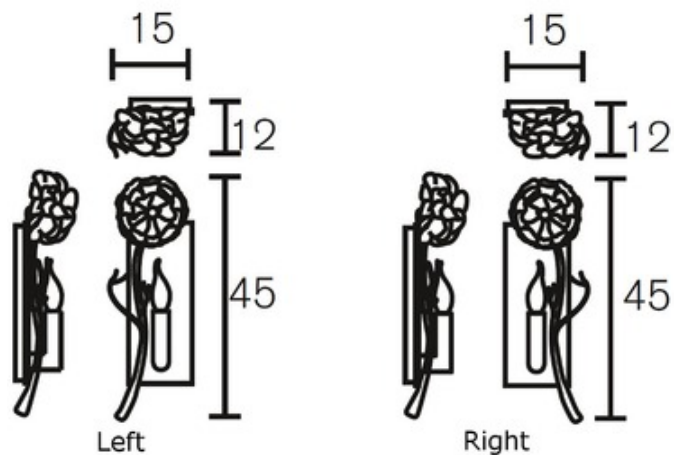

**BRAND**

Brand Van Egmond

**DESCRIPTION**

Love You Love You Not Wall Lamp is made of steel roses and crystals symbolizing the thin line between love gained and love lost - she loves me, she loves me not... Fixture available in both a right and left version. Finish in Glossy Black, Matte White, or Nickel. General light distribution.

Shown in: Gloss Black

SHADE COLOR	N/A
BODY FINISH	Gloss Black
WATTAGE	5W
DIMMER	Standard 120V
DIMENSIONS	5.9"W x 17.7"H x 4.7"D
BULB NOT INCLUDED	
LAMP	1 x B10/Candelabra (E12)/5W/120V LED

SPEC #

BVE70530