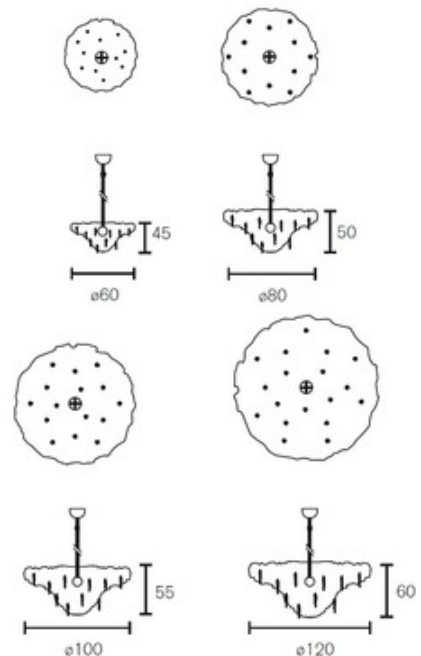

BRAND

Brand Van Egmond

DESCRIPTION

Flower Power chandelier round upside down features flowing, seventies shapes that are set-off against large icicles, creating an exciting spectacle for the eyes. Breaking with the tradition of hand-crafting wires of steel, the cutting of steel plates into flower shapes led to the creation of Flower Power. Available in Two sizes finished in Black, White, and Nickel. Includes two stems totaling 78.7 inches. Medium, Large and Extra Large sizes require a special rated junction box for fixtures weighing over 50 pounds.

SHADE COLOR	N/A
BODY FINISH	Matte Black
WATTAGE	250W
DIMMER	Standard 120V
DIMENSIONS	78"L x 23.6"W x 17.7"H
BULB INCLUDED	
LAMP	10 x JCD/G9/25W/120V Halogen

SPEC # BVE70545

COMPANY	PROJECT	FIXTURE TYPE	APPROVED BY	DATE