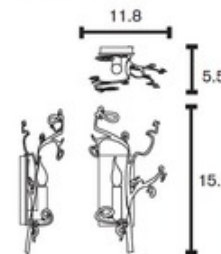

Right version

Product Number: BVE70553			
Company:		Fixture Type:	Date: Apr 25, 2018
Project:		Approved By:	

#0204WS-FLOWER-01211-XXBK

Fax: (773) 883-6131

Phone: 866-954-4489

Address: 1718 W. Fullerton Ave. Chicago IL 60614

www.Lightology.com