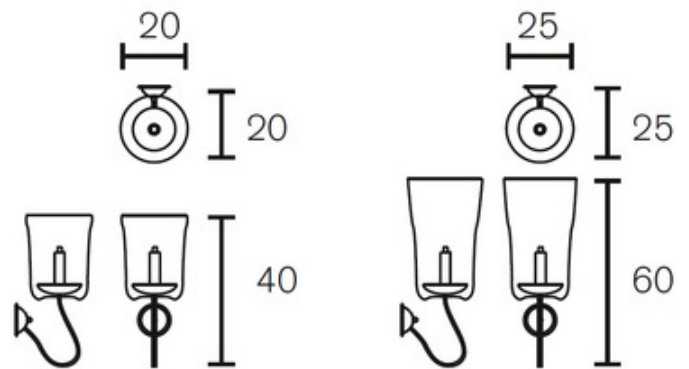

## Candles and Spirits Wall Light

SPEC #

BVE70561

**DESIGNER** Annet van Egmond & William Brand  
**BRAND** Brand Van Egmond

### DESCRIPTION

Candles and Spirits Wall Lamp is the result of a combination of Swarovski glamour with a hint of exuberance and contemporary design. Made of steel and crystals available in a nickel finish. Includes one 25 watt, 120 volt, JD G9 halogen bulb. Available in two sizes. Small: 7.9 inch width x 15.7 inch height x 7.9 inch depth. Large: 7.9 inch width x 23.6 inch height x 9.8 inch depth.

<b>SHADE COLOR</b>	Crystal
<b>BODY FINISH</b>	Nickel
<b>WATTAGE</b>	25W
<b>DIMMER</b>	Standard 120V
<b>DIMENSIONS</b>	7.9"W x 15.7"H x 7.9"D
<b>BULB NOT INCLUDED</b>	
<b>LAMP</b>	1 x JCD/G9/25W/120V Halogen