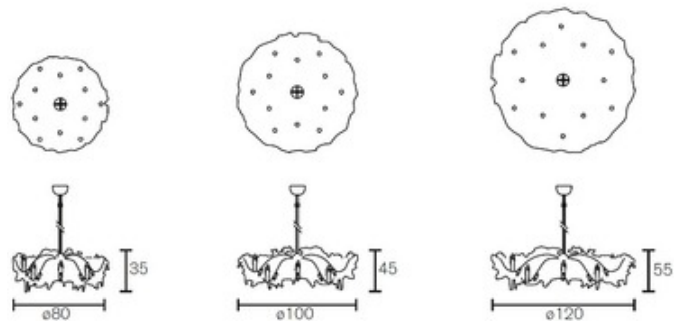

BRAND

Brand Van Egmond

DESCRIPTION

Icy Lady Hanging Lamp Round Chandelier with Swarovski crystals features curvy, flowery shapes that bring a bold statement to any area. Made in the Netherlands. Note: All sizes require a special rated junction box for fixtures weighing over 50 lbs. Includes canopy cover for US junction box.

Shown in: Nickel / Crystal

SHADE COLOR	Crystal
BODY FINISH	Matte White
WATTAGE	300W
DIMMER	Standard 120V
DIMENSIONS	31.5"W x 13.8"H
BULB INCLUDED	
LAMP	12 x JCD/G9/25W/120V Halogen

SPEC # BVE70564

COMPANY