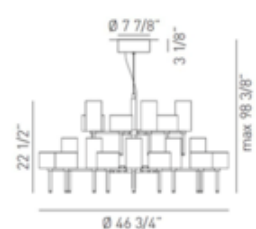

200W

DIMMER

Low Voltage Electronic

DIMENSIONS

85"L x 46.75"W x 13.375"H

BULB INCLUDED

LAMP

20 x JC/G4 (bipin)/10W/12V Halogen