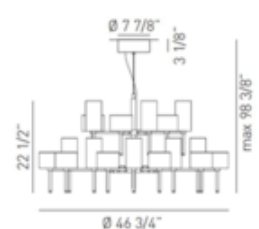

200W

DIMMER

Low Voltage Electronic

DIMENSIONS

85"L x 46.75"W x 13.375"H

BULB INCLUDED

LAMP

20 x JC/G4 (bipin)/10W/12V Halogen