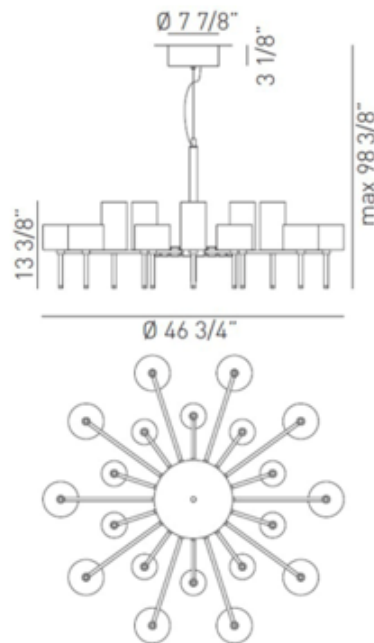

# Spillray 20 Light Chandelier

**Designer:** Manuel Vivian

**Description:**

The Spillray 20 Light Chandelier features twenty Red, Grey, or Crystal Clear glass shades with a Polished Chrome finish. Two lamping options available. Halogen: Twenty 10 watt 12 volt JC G4 halogen bulbs are included. LED: Twenty 1.5 watt 12 volt JC G4 LED bulbs are included. 46.75 inch width x 13.3 inch height x 98.3 inch maximum length. Made in Italy. General light distribution. ETL listed.

Shown in: Polished Chrome / Crystal

**List Price:** \$17807.14  
**Our Price:** \$10595.25

**Shade Color:** Crystal  
**Body Finish:** Polished Chrome  
**Lamp:** 20 x JC/G4 (bipin)/10W/12V Halogen  
**Wattage:** 200W  
**Dimmer:** Low Voltage Electronic  
**Dimensions:** 85"L x 13.375"H x 46.75"W