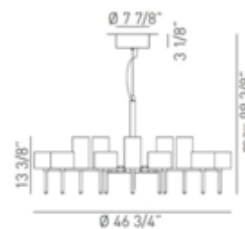

200W

DIMMER

Low Voltage Electronic

DIMENSIONS

85"L x 46.75"W x 13.375"H

BULB INCLUDED

LAMP

20 x JC/G4 (bipin)/10W/12V Halogen