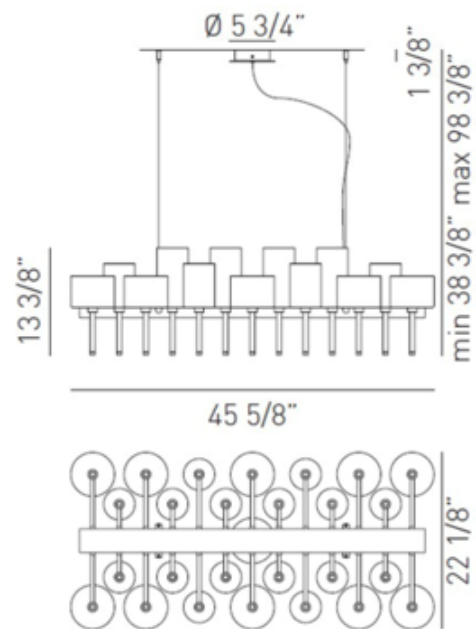

BRAND

Axolight

DESCRIPTION

The Spillray Linear Suspension features pyrex glass shades with a Polished Chrome finish. Includes canopy and non-dimmable driver. Note: Limited availability in Orange color.

SHADE COLOR	Crystal
BODY FINISH	Polished Chrome
WATTAGE	260W
DIMMER	Low Voltage Electronic
DIMENSIONS	98.4"L x 45.63"W x 13.38"H x 22.13"D
BULB INCLUDED	
LAMP	26 x JC/G4 (bipin)/10W/12V Halogen

SPEC #

AXO70606

COMPANY

PROJECT

FIXTURE TYPE

APPROVED BY

DATE