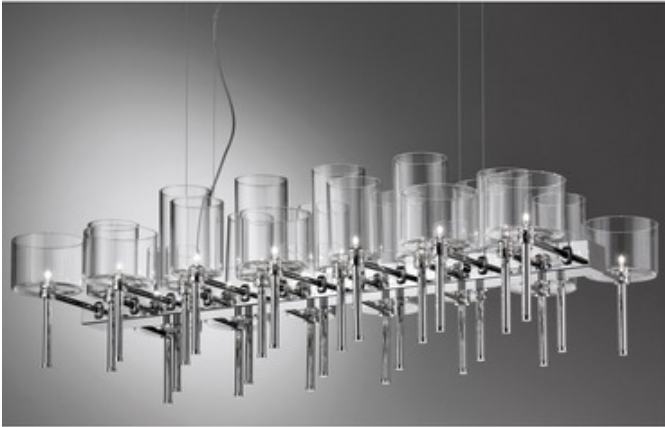

Spillray 26 Light Chandelier

Designer: Manuel Vivian

Description:

The Spillray 26 Light Chandelier features twenty-six pyrex glass shades in Red, Crystal Clear, or Grey with a Polished Chrome finish. Two lamping options available. Halogen: Twenty-six 10 watt 12 volt JC G4 halogen bulbs are included. LED: Twenty-six 1.5 watt 12 volt JC G4 LED bulbs are included. General light distribution. 45.6 inch width x 22.1 inch depth x 13.3 inch height x 38.3-98.3 inch length. ETL listed.

Shown in: Polished Chrome / Crystal

List Price: \$20134.29
Our Price: \$14094.00

Shade Color: Crystal
Body Finish: Polished Chrome
Lamp: 26 x JC/G4 (bipin)/10W/12V Halogen
Wattage: 260W
Dimmer: Low Voltage Electronic
Dimensions: 98.4"L x 13.38"H x 45.63"W x 22.13"D