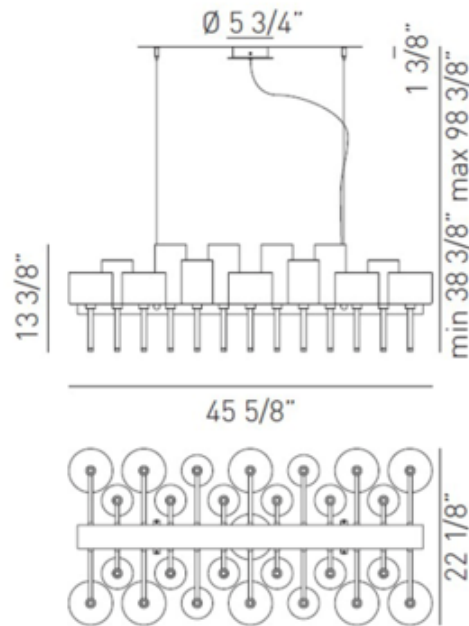

Spillray 26 Light Chandelier

Designer: Manuel Vivian

Description:

The Spillray 26 Light Chandelier features twenty-six pyrex glass shades in Red, Crystal Clear, or Grey with a Polished Chrome finish. Two lamping options available. Halogen: Twenty-six 10 watt 12 volt JC G4 halogen bulbs are included. LED: Twenty-six 1.5 watt 12 volt JC G4 LED bulbs are included. General light distribution. 45.6 inch width x 22.1 inch depth x 13.3 inch height x 38.3-98.3 inch length. ETL listed.

Shown in: Polished Chrome / Crystal

List Price: \$20134.29
Our Price: \$14094.00

Shade Color: Crystal
Body Finish: Polished Chrome
Lamp: 26 x JC/G4 (bipin)/10W/12V Halogen
Wattage: 260W
Dimmer: Low Voltage Electronic
Dimensions: 98.4"L x 13.38"H x 45.63"W x 22.13"D