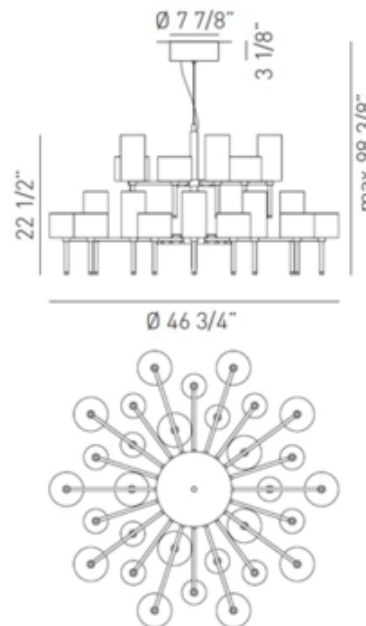

Spillray 30 Light Chandelier

Designer: Manuel Vivian

Description:

The Spillray 30 Light chandelier features thirty Red, Grey, or Crystal Clear glass shades mounted on a two tier Polished Chrome frame. Two lamping options available. Halogen: Thirty 10 watt 12 volt JC G4 halogen bulbs are included. LED: Thirty 1.5 watt 12 volt JC G4 LED bulbs are included. 46.75 inch width x 22.5 inch height x 98.4 inch maximum length. Made in Italy. General light distribution. ETL listed. CE listed.

Shown in: Polished Chrome / Crystal

List Price: \$25791.43
Our Price: \$18054.00

Shade Color: Crystal
Body Finish: Polished Chrome
Lamp: 30 x JC/G4 (bipin)/10W/12V Halogen
Wattage: 300W
Dimmer: Low Voltage Electronic
Dimensions: 78.88"L x 22.5"H x 46.75"W